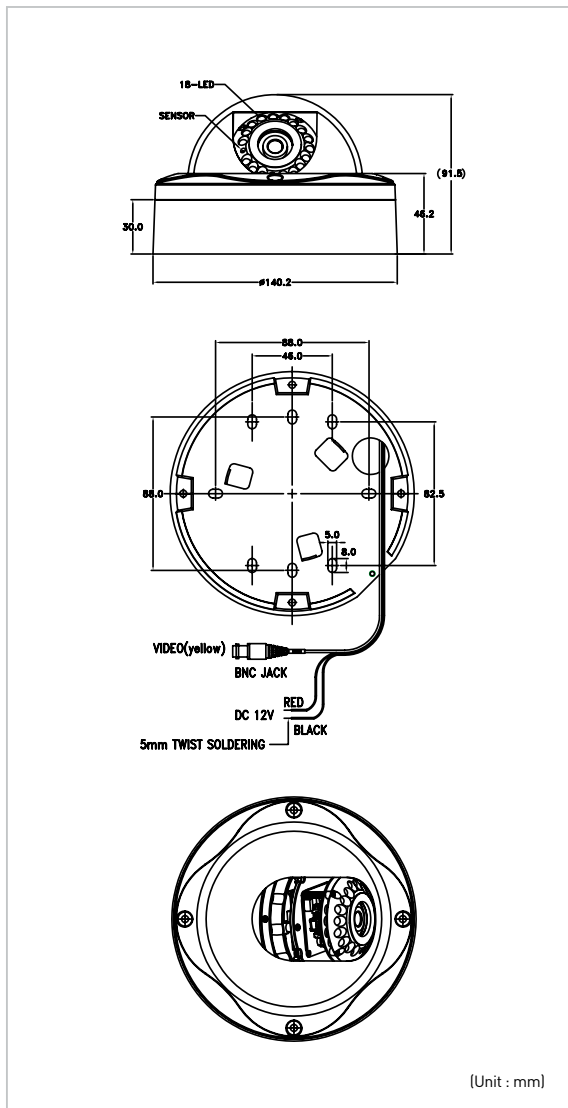

KD-CB90IR (Color Dome Camera) | COLOR IR CAMERAS

Appearance

Features

- 1/3" 270K Pixels applied to ensure high image quality of Horizontal Resolution of over 400TV
- Mini Dome Camera with Refined Design
- 0.03 Lux Sensitivity to Light
- S/N Ratio 45dB over
- Easy Installation
- True Day & Night [Optional]
- Lens Mount : M12~3.6mm

Specifications

General Spec	KD-CB90IR	
	NTSC	PAL
CCD Type	1/3", 270K Pixels	1/3", 320K Pixels
Total No. Pixels	537(H) × 505(V)	537(H) × 597(V)
Scanning System	525Lines	625Lines
Horizontal Resolution	400 TV Lines	
Sensitivity to Light	0.03 Lux with F1.2 Lens	
Gamma Correction	0.45	
Shutter Speed	1/60~1/100,000	1/50~1/100,000
Synchronization	Internal/External	
S/N Ratio	0.45dB over	
Video Output	1.0Vp~p/75 Ohm Composite	
Lens Mount	M 12~3.6mm	
Video Output	Video Output	BNC
	Power	DC Jack
Operating Temperature	-10°C ~ +55°C (Air Humidity Max 85%)	
Voltage	12V/DC	
Power Consumption	Max 1.6(W)	
Dimension	117.0(∅) × 83.5(H)mm	
Weight	245g	