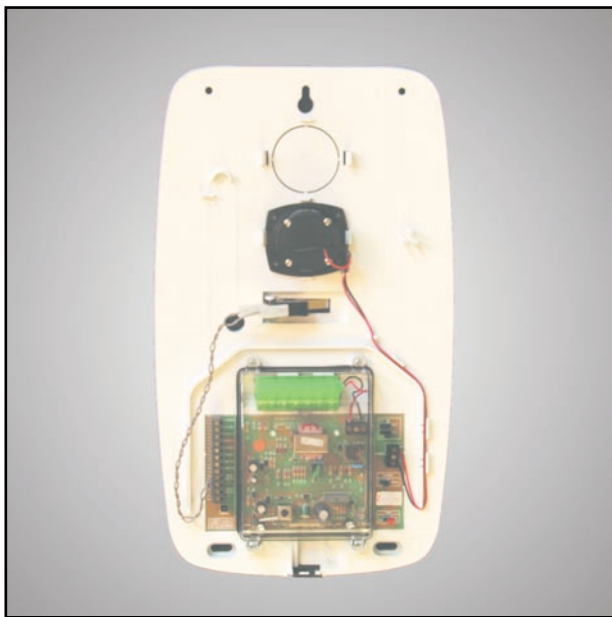

Xtravert

- **Sleek Design**
- **High Performance & High Reliability**
- **Large Area for Logos**
- **Vertical Mounting**

Features:

- Durable 3mm polycarbonate case
- Fully sealed and enclosed electronics
- Up to three protection devices:
 - Cover removal
 - Removal of unit from wall
 - Cover screw removal (optional extra)
- Powerful piezo sounder provides up to 118dB(A) sound level at 1m
- High visibility xenon strobe giving excellent visual alarm signal
- Dual flashing comfort LEDs
- Optional SCB mode of operation enables sounder to operate from internal battery power, allowing several units to be connected to a single control panel without risk of overloading the panel power supply
- Adjustable sound option allows individual units to be identified in multiple unit installations
- Complete with 8.4V NiMH backup battery
- Selectable 9 or 15 minute cut-off timer to conform with noise abatement guidelines
- 3 year warranty

Flashguard Sounder products come with the following benefits:

- FREE Technical helpline
- Comprehensive logo design and screen printing service
- Fully BS4737 and BS EN50134-4 compliant
- Compatible with any control panel
- Fully weather resistant to IP55
- Conformally coated electronics for complete protection against moisture
- Simple to install:
 - 5 second first fit test feature eliminates need to make more than one trip up the ladder
 - Fixing screw kit provided
 - Drilling template on carton

Specification:

Sounder type:	Single piezo (second piezo available as optional extra)
Sounder output level @ 1m:	118dB(A)
Strobe frequency:	1Hz
Supply voltage:	10-15V
Current (Sounder):	300mA
Current (Strobe):	130mA
Current (Standby mode):	30mA
Battery:	8.4V 320mAH NiMH
Dimensions (H x W x T):	375mm x 225mm x 55mm

Decoy Units:

- Supplied with substantial moulded mounting brackets as standard
- Flashing LED module is available, providing a high intensity output from twin alternating LEDs, adding realism to a decoy unit (requires permanent 12V supply)