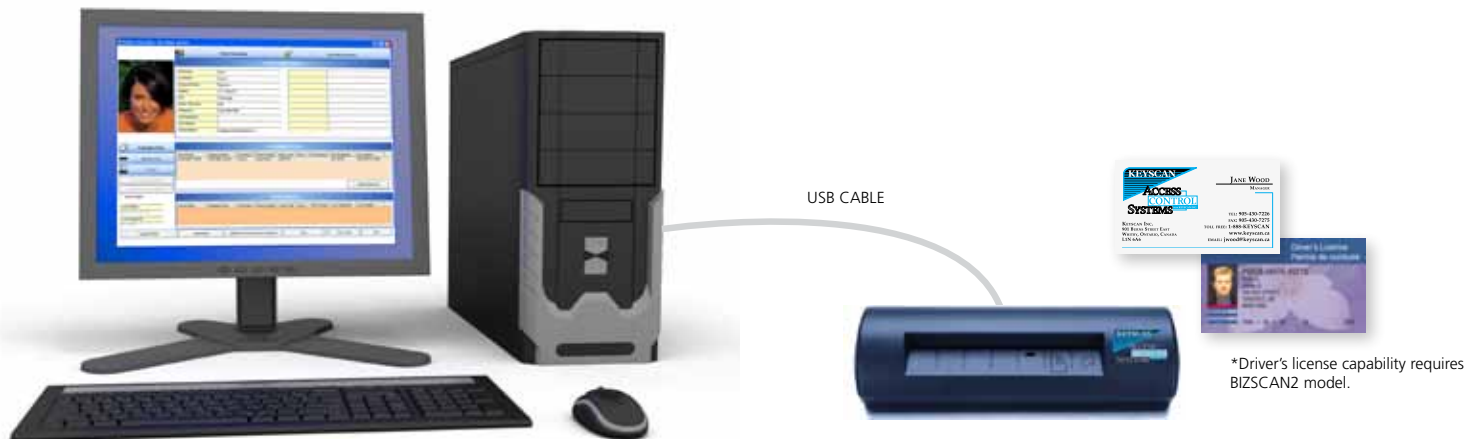

BUSINESS CARD & DRIVERS LICENSE SCANNER

(Integrate with Keyscan's Visitor Management Software)

BIZSCAN (Business card scanner), BIZSCAN2 (Business card scanner with drivers license capture)

FEATURES AND BENEFITS

- Extremely fast processing of visitor information and credentials.
- Visitor fields automatically populate with visitor first name, last name and address details.
- Dramatically reduces key entry of visitor information.
- Seamless integration with Keyscan's Visitor Management Software module.
- Stores a complete image of the scanned card in the Keyscan visitor card holder record.

APPLICATIONS

SPECIFICATIONS

DIMENSIONS:	L 7.38" (185mm) x W 2" (52mm) x H 1.55" (39mm)	PC DRIVER:	Keyscan Utilities & Drivers CD Provided* *CD-ROM drive required
WEIGHT:	7.2 ounces (205g)	PC INTERFACE:	USB port (USB cable provided)
POWER CONSUMPTION:	0.008W (Stand-by), 2.0W (Scanning) * *No external power source required	SOFTWARE:	Works only with Keyscan's Visitor Management Software (sold separately)
SCANNING AREA:	A6, maximum 4.2" (107mm) x 7.0" (178mm)	MODELS:	BIZSCAN – Business Card Scanning BIZSCAN2 – Business Card & Driver's License Scanning
SCAN SPEED:	7.5ms/line color, 2.5ms/line grey and black & white		
IMAGE SENSOR:	CMOS CIS (Contact Image Sensor)		
RESOLUTION:	600 x 1200 DPI Optical Resolution		

KEYSCAN INC.

901 Burns Street East, Whitby, Ontario L1N 6A6
Phone: 905.430.7226 Toll Free: 1.888.539.7226 Fax: 905.430.7275
www.keyscaan.ca

Keyscan Inc. reserves the right to alter designs and specifications without notice or obligation

Rev.: 03-2011