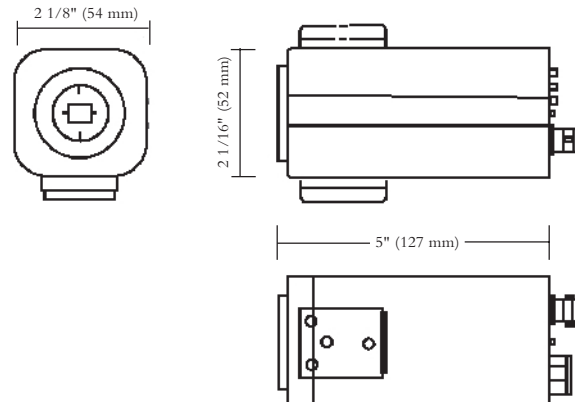

Shutter: 1/60 - 1/80,000 second, automatic
Iris control: ALC (DC/Video)/ELC (Level Control)
BLC: on/off
Dip switch manual adjustment

Power Consumption

2 W

Weight

7.7 oz (218 g)

Mailing Address

PMB 225, P.O. Box 3004
Corvallis, OR, USA 97339
www.kalatel.com