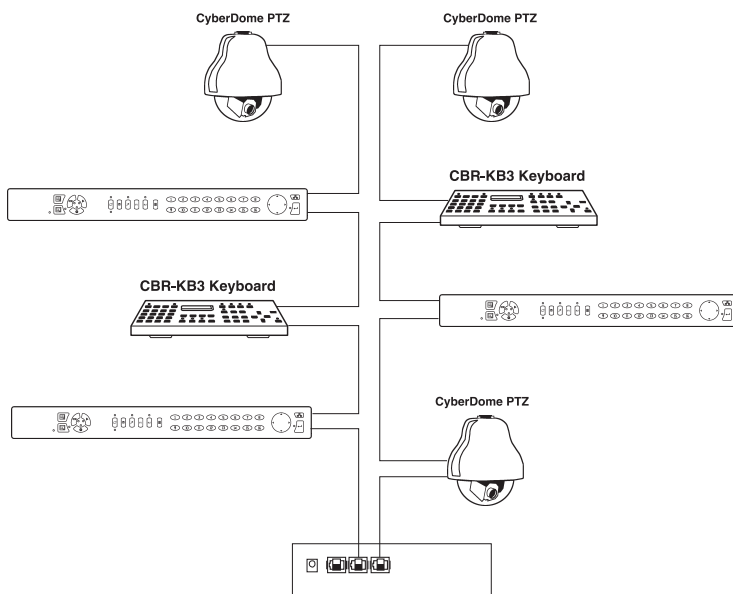

System Diagram

The CBR-KB3 and CBR-KB3/J provide end-to-end system connection of up to 3,000 feet. A maximum total of 32 multiplexers, multiplexer/matrix switchers, DVMRs and keyboards can be connected to the same system. Multiple multiplexers and PTZ drivers can be controlled from one keyboard, or systems can be configured with multiple keyboard points of control.