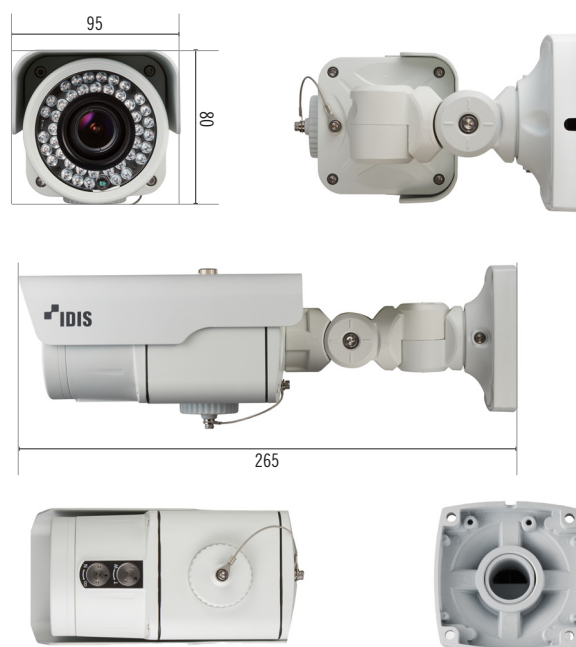

DIMENSIONS

(Unit - mm)