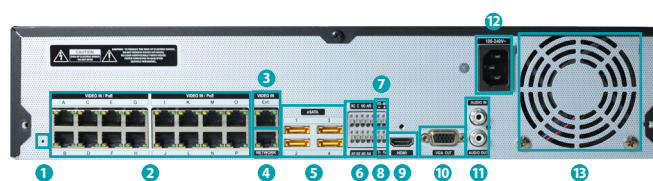

## DR-6232PS-S NEW

- Total incoming throughput 330Mbps
- Up to 960ips Full HD real-time recording
- Up to 960ips live display
- Easy to install, set-up and play with DirectIP™ cameras
- Built-in 16-channel PoE switch and expandable up to 32 channels using DirectIP Gigabit PoE switch
- Expandable up to 88TB using eSATA storage
- Supports one click network configuration through FEN service
- Supports third party cameras (Axis, Panasonic, ONVIF™)

### DIMENSIONS

(Unit - mm)

- |                          |                  |         |
|--------------------------|------------------|---------|
| 1 Factory Reset Button   | 7 RS-485 Port    | 13 Vent |
| 2 Video In / PoE Ports   | 8 RS-232 Port    |         |
| 3 Video In / Ext. Port   | 9 HDMI Out Port  |         |
| 4 Network Port           | 10 VGA Out Port  |         |
| 5 eSATA Ports            | 11 Audio Ports   |         |
| 6 Alarm Connection Ports | 12 Power In Port |         |