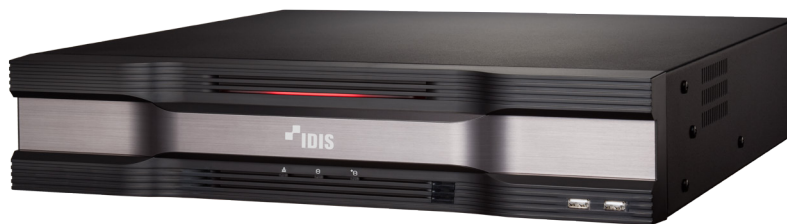

# DirectIP™ 6200 Series 32channel Full HD Recorder

## DR-6232PS-S NEW

- Total incoming throughput 330Mbps
- Up to 960ips Full HD real-time recording
- Up to 960ips live display
- Easy to install, set-up and play with DirectIP™ cameras
- Built-in 16-channel PoE switch and expandable up to 32 channels using DirectIP Gigabit PoE switch
- Expandable up to 88TB using eSATA storage
- Supports one click network configuration through FEN service
- Supports third party cameras (Axis, Panasonic, ONVIF™)