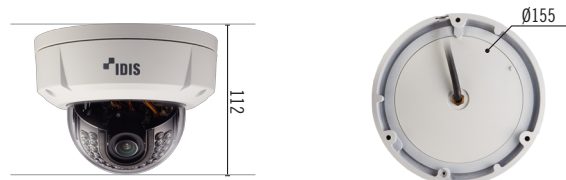

DIMENSIONS

(Unit - mm)