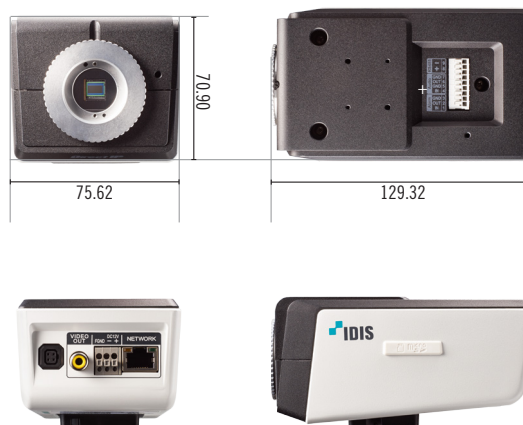

DIMENSIONS

(Unit - mm)