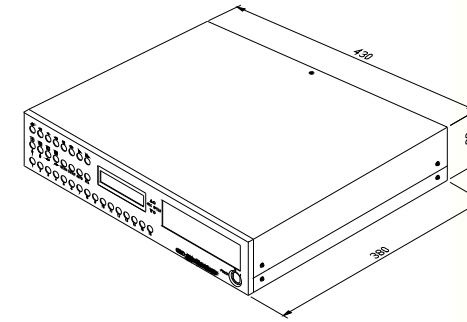

TIME LAPSE RECORD TIME

The record time is different based on record speed and record quality. Please refer to the following table.

		80GB Hard Disk							
FPS (field per second)		60/50	30/25	10	5	2	1	0.5	0.2
Record Quality	Best	8 hr	16 hr	48 hr	96 hr	240 hr	480 hr	960 hr	2400 hr
	High	12 hr	24 hr	72 hr	144 hr	360 hr	720 hr	1440 hr	3600 hr
	Medium	18 hr	37 hr	111 hr	222 hr	555 hr	1110 hr	2220 hr	5550 hr
	Low	22 hr	44 hr	132 hr	264 hr	660 hr	1320 hr	2640 hr	6600 hr

		120GB Hard Disk							
FPS (field per second)		60/50	30/25	10	5	2	1	0.5	0.2
Record Quality	Best	12 hr	24 hr	72 hr	144 hr	360 hr	720 hr	1440 hr	3600 hr
	High	18 hr	36 hr	108hr	216 hr	540 hr	1080 hr	2160 hr	5400 hr
	Medium	27 hr	55 hr	166 hr	333 hr	832 hr	1650 hr	3330 hr	8325 hr
	Low	33 hr	66 hr	198 hr	396 hr	990 hr	1980 hr	3960 hr	9900 hr

		160GB Hard Disk							
FPS (field per second)		60/50	30/25	10	5	2	1	0.5	0.2
Record Quality	Best	16 hr	32 hr	96 hr	192 hr	480 hr	960 hr	1920 hr	4800 hr
	High	24 hr	48 hr	108hr	288 hr	720 hr	1440 hr	2880 hr	7200 hr
	Medium	37 hr	74 hr	166 hr	444 hr	1110 hr	2220 hr	4440 hr	11100 hr
	Low	44 hr	88 hr	198 hr	528 hr	1320 hr	2640 hr	5280 hr	13200 hr

		180GB Hard Disk							
FPS (field per second)		60/50	30/25	10	5	2	1	0.5	0.2
Record Quality	Best	18 hr	36 hr	108 hr	216 hr	540 hr	1080 hr	2160 hr	5400 hr
	High	27 hr	54 hr	162 hr	324 hr	810 hr	1620 hr	3240 hr	8100 hr
	Medium	11 hr	83 hr	240 hr	499 hr	1248 hr	2496 hr	4995 hr	12480 hr
	Low	49 hr	99 hr	297 hr	594 hr	1485 hr	2970 hr	5940 hr	14850 hr

		240GB Hard Disk							
FPS (field per second)		60/50	30/25	10	5	2	1	0.5	0.2
Record Quality	Best	24 hr	48 hr	144 hr	288 hr	720 hr	1440 hr	2880 hr	7200 hr
	High	36 hr	72 hr	216 hr	432 hr	1080 hr	2160 hr	4320 hr	10800 hr
	Medium	55 hr	111 hr	333 hr	666 hr	1665 hr	3330 hr	6660 hr	16650 hr
	Low	66 hr	132 hr	396 hr	792 hr	1980 hr	3960 hr	7920 hr	19800 hr

Special Price for Over 2Pcs (Inclusive),
Please Contact:020 8965 0111 or E-mail:sales@hunteelect.co.uk

MODEL	PRODUCT DESCRIPTION
HDR-08IE / Without HD	8 channel stand-alone real time digital multiplex DVR, Without HD Disk
HDR-08IE / With HD Disk 80GB	8 channel stand-alone real time digital multiplex DVR, With 80 GB HD Disk
HDR-08IE / With HD Disk 120GB	8 channel stand-alone real time digital multiplex DVR, With 120 GB HD Disk
HDR-08IE / LAN / Without HD	8 channel stand-alone real time digital multiplex DVR, Without HD Disk
HDR-08IE / LAN / With HD 80GB	8 channel stand-alone real time digital multiplex DVR, With 80 GB HD Disk
HDR-08IE / LAN / With HD 120GB	8 channel stand-alone real time digital multiplex DVR, With 120 GB HD Disk
HDR-16IE / Without HD	16 channel stand-alone real time digital multiplex DVR, Without HD Disk
HDR-16IE / With HD Disk 80GB	16 channel stand-alone real time digital multiplex DVR, With 80 GB HD Disk
HDR-16IE / With HD Disk 120GB	16 channel stand-alone real time digital multiplex DVR, With 120 GB HD Disk
HDR-16IE / LAN / Without HD	16 channel stand-alone real time digital multiplex DVR, Without HD Disk
HDR-016E / LAN / With HDD 80GB	16 channel stand-alone real time digital multiplex DVR, With 80 GB HD Disk
HDR-016E / LAN / With HDD 120G	16 channel stand-alone real time digital multiplex DVR, With 120 GB HD Disk