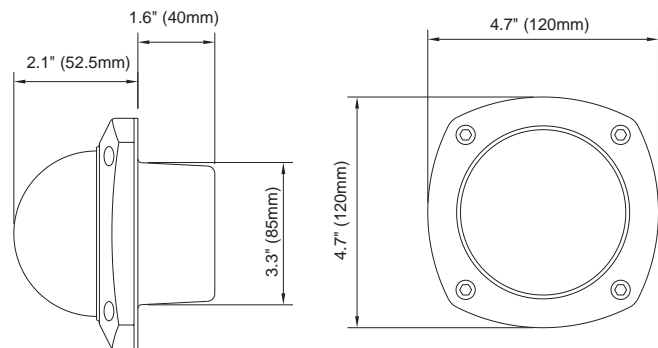

SURFACE DOME

FLUSH DOME

Design and specifications subject to change without notice.

Conversion: 1" = 25.4mm
Measurement conversions are approximate

Ultrak Worldwide Support Center:

1301 Waters Ridge Drive
Lewisville, TX 75057
(800) 796-2288 (972) 353-6500
Fax (972) 353-6670