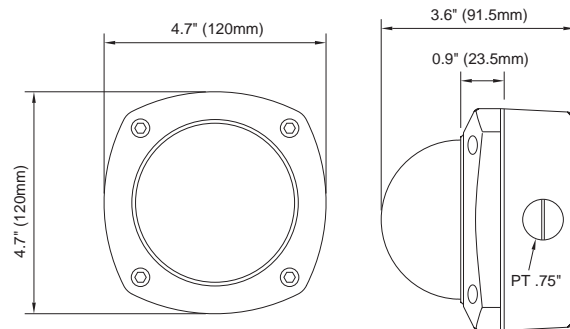

SURFACE DOME

FLUSH DOME

Design and specifications subject to change without notice.

Conversion: 1" = 25.4mm
Measurement conversions are approximate

Ultrak Worldwide Support Center:

1301 Waters Ridge Drive
Lewisville, TX 75057
(800) 796-2288 (972) 353-6500
Fax (972) 353-6670