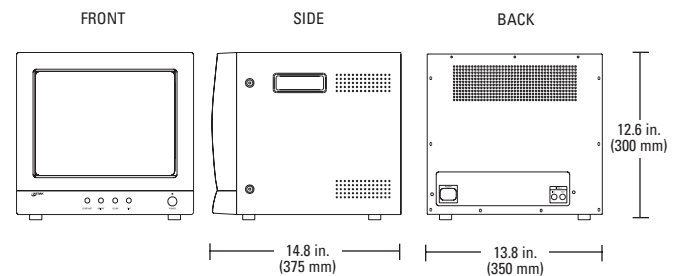

MECHANICAL SPECIFICATIONS

Picture Tube	
CRT Tube	14" diagonal square tube
Deflection	90° angle
Rear Connectors	
Video In/Out	BNC connector x 2, auto termination
Power Cord	Detachable, IEC
Front Controls	
Rotary Controls	Contrast, brightness, color, tint
Power	Push-button On/Off switch (LED green)
Dimensions	13.8W x 12.6H x 14.8D in (350W x 320H x 375D mm)
Weight	30.8 lbs (14.0 Kg)

ENVIRONMENTAL SPECIFICATIONS

Ambient Temperature	32°F to 104°F (0°C to 40°C)
Ambient Humidity	10% to 90% relative

All specifications and designs subject to change without notice.

RECOMMENDED CAMERAS

KC5500CN	1/3" CCD, 330 TVL, 0.8 lux @ F1.2, DSP color camera with BLC, 12V dc/24V ac switchable power and C/CS/back-focus ring
KC7500CN	1/3" CCD, 470 TVL, 0.9 lux @ F1.2, DSP color camera with BLC, 12V dc/24V ac switchable power and C/CS/back-focus ring

RECOMMENDED VIDEO RECORDERS

VRE6008N	8-hour event recorder
KR7424U	24-hour time-lapse recorder
KR7496U	24-hour virtual real-time/96-hour high-density recorder with time/date search
KR7168U	24-hour virtual real-time/168-hour high-density recorder with time/date search.

OPTIONS

MA1400GR	19" rack mount for KM1450CN 14" color monitor (8U)

BACK DETAIL