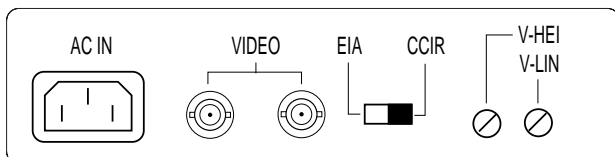

MECHANICAL

Picture Tube	
CRT Tube	14" diagonal
Deflection	90° angle
Rear Connectors	
Video In/Out	BNC connector x 2, auto termination
EIA/CCIR	Switch
Power Cord	Detachable, IEC
Front Controls	
H-Hold	Rotary knob
V-Hold	Rotary knob
Brightness	Rotary knob
Contrast	Rotary knob
Power	Push-button On/Off switch (LED green)
Dimensions	12.9W x 12.6H x 11.9D in (328W x 320H x 303D mm)
Weight	18.3lbs. (8.3 Kg)

ENVIRONMENTAL SPECIFICATIONS

Ambient Temperature	32°F - 104°F (0°C - 40°C)
Humidity	10% - 90% non-condensing

RECOMMENDED CAMERAS

KC4500MN	1/3" CCD, 380 TVL, .05 lux @ F1.2, B&W camera with BLC, 12V dc/24V ac switchable power and C/CS/back-focus ring
KC6500MN	1/3" CCD, 570 TVL, .06 lux @ F1.2, B&W camera with BLC, 12V dc/24V ac switchable power and C/CS/back-focus ring

RECOMMENDED VIDEO RECORDERS

VRE6008N	8-hour event recorder
KR7424U	24-hour time-lapse recorder
KR7496U	24-hour virtual real-time/96-hour high-density recorder with time/date search
KR7168U	24-hour virtual real-time/168-hour high-density recorder with time/date search

OPTIONS

MA1401GR	19" optional rack mount for KM1400MN 14" B&W monitor (8U)

Design and specifications subject to change without notice

BACK DETAIL

Conversion: 1" = 25.4 mm
Measurement conversions are approximate