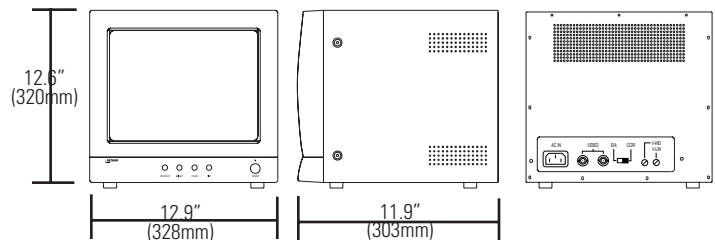

KM1400MN

Ultrak Worldwide Support Center:

1301 Waters Ridge Drive
Lewisville, TX 75057
(800) 796-2288 (972) 353-6400
Fax (972) 353-6670

www.ultrak.com