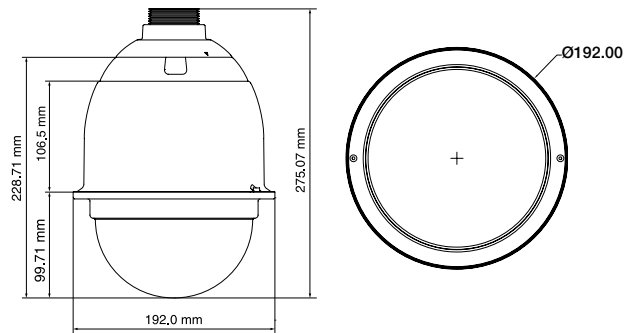

HDZ SERIES – 1080P HD IP PTZ DOMES

SYSTEM DIAGRAM AND DIMENSIONS

System Diagram

Dimensions

Outdoor Pendant

Indoor Pendant

Using In-Ceiling Bracket

HDZ SERIES – 1080P HD IP PTZ DOMES

SPECIFICATIONS

Camera	
Scanning System	NTSC/PAL
Image Sensor	1/2.8" Sony CMOS
Optical Zoom	20x
Number of Pixels (H x V)	1920 x 1080 (1080p)
Wide Dynamic Range	On/Off
S/N Ratio	> 50 dB (AGC Off)
Minimum Illumination	0.05 lux (colour)/0.01 lux (B/W) @F1.6, 30 IRE
Focal Length	4.7 to 94 mm
Focus Mode	Auto/Manual
White Balance	Auto/Indoor/Outdoor/ATW/Manual
Iris Control	Auto/Manual
Electronic Shutter	1/1 to 1/10k sec.
AGC	Auto/Manual (Max Gain limit settings for Full Auto, Shutter Priority, and Iris Priority modes)
Back Light Compensation	On/Off
Operational	
Multi-Language GUI	English, French, German, Italian, Russian, Spanish, Portuguese, Dutch, Czech, Polish, Chinese
Pan Travel	360° endless
Tilt Travel	-10° to 190°
Manual Speed	0.5° to 200°/s
Presets	256
Manual Tilt Speed	0.5° to 84°/s
Preset Accuracy	0.225°
Maximum Preset Speed	Up to 400°/s
Preset Tours	8
Auto Pan	4
Mimic Tours	8
Privacy Mask	16
Proportional Pan and Tilt	On/Off (Pan and tilt speed proportional to zoom ratio)
Auto Resume After Power Failure	Yes
Home Function	Preset, Preset tour, Auto pan, Mimic tour
Auto Flip*	Mechanical/Digital/Off
Digital Slow Shutter	On/Off
Motion Detection	On/Off
Wide Dynamic Range	On/Off
Day/Night: IR Cut Filter	Auto/On/Off
Image Rotation	Flip/Mirror/Inverse/Portrait
Noise Reduction	2D On/Off