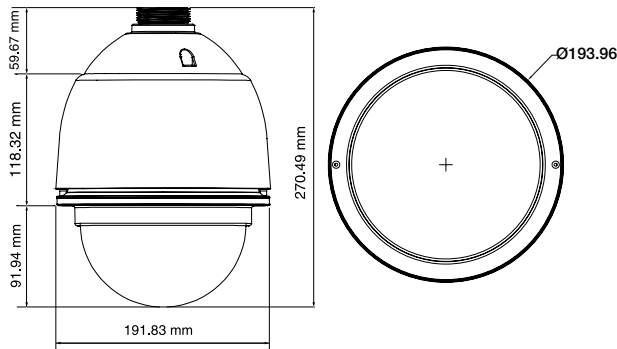

HDZ SERIES – 1080P HD IP PTZ DOMES

SYSTEM DIAGRAM AND DIMENSIONS

System Diagram

Dimensions

Outdoor Pendant

Indoor Pendant

Using In-Ceiling Bracket

HDZ SERIES – 1080P HD IP PTZ DOMES