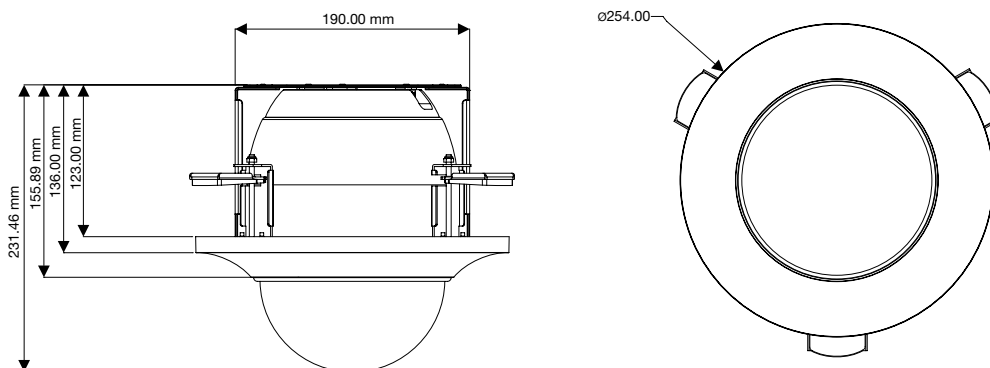

HDZ SERIES – 1080P HD IP PTZ DOMES

SYSTEM DIAGRAM AND DIMENSIONS

System Diagram

Dimensions

Outdoor Pendant

Indoor Pendant

Using In-Ceiling Bracket

HDZ SERIES – 1080P HD IP PTZ DOMES

SPECIFICATIONS

Camera	
Scanning System	NTSC/PAL
Image Sensor	1/2.8" Sony CMOS
Optical Zoom	20x
Number of Pixels (H x V)	1920 x 1080 (1080p)
Wide Dynamic Range	On/Off
S/N Ratio	> 50 dB (AGC Off)
Minimum Illumination	0.05 lux (colour)/0.01 lux (B/W) @F1.6, 30 IRE
Focal Length	4.7 to 94 mm
Focus Mode	Auto/Manual
White Balance	Auto/Indoor/Outdoor/ATW/Manual
Iris Control	Auto/Manual
Electronic Shutter	1/1 to 1/10k sec.
AGC	Auto/Manual (Max Gain limit settings for Full Auto, Shutter Priority, and Iris Priority modes)
Back Light Compensation	On/Off
Operational	
Multi-Language GUI	English, French, German, Italian, Russian, Spanish, Portuguese, Dutch, Czech, Polish, Chinese
Pan Travel	360° endless
Tilt Travel	-10° to 190°
Manual Speed	0.5° to 200°/s
Presets	256
Manual Tilt Speed	0.5° to 84°/s
Preset Accuracy	0.225°
Maximum Preset Speed	Up to 400°/s
Preset Tours	8
Auto Pan	4
Mimic Tours	8
Privacy Mask	16
Proportional Pan and Tilt	On/Off (Pan and tilt speed proportional to zoom ratio)
Auto Resume After Power Failure	Yes
Home Function	Preset, Preset tour, Auto pan, Mimic tour
Auto Flip*	Mechanical/Digital/Off
Digital Slow Shutter	On/Off
Motion Detection	On/Off
Wide Dynamic Range	On/Off
Day/Night: IR Cut Filter	Auto/On/Off
Image Rotation	Flip/Mirror/Inverse/Portrait
Noise Reduction	2D On/Off