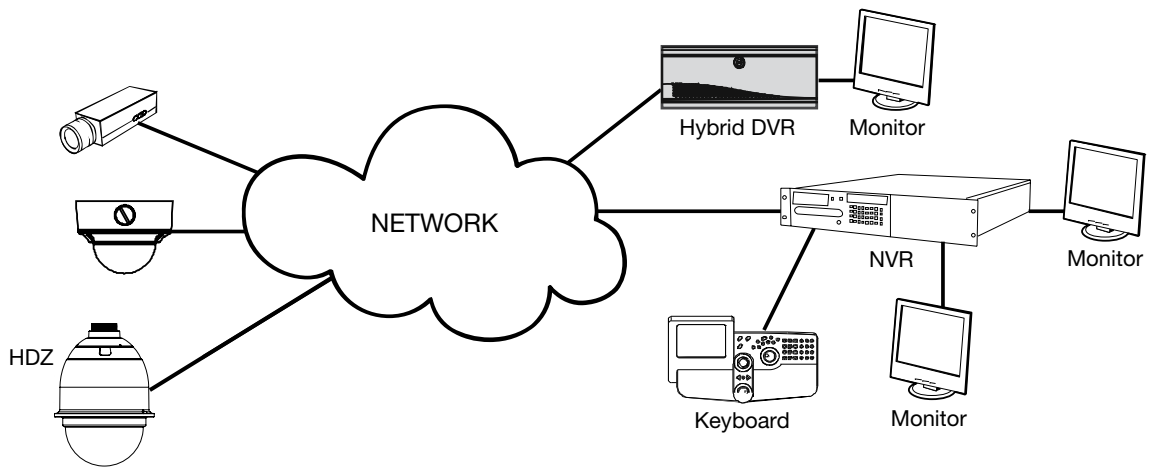

HDZ SERIES – 1080P HD IP PTZ DOMES

SYSTEM DIAGRAM AND DIMENSIONS

System Diagram

Dimensions