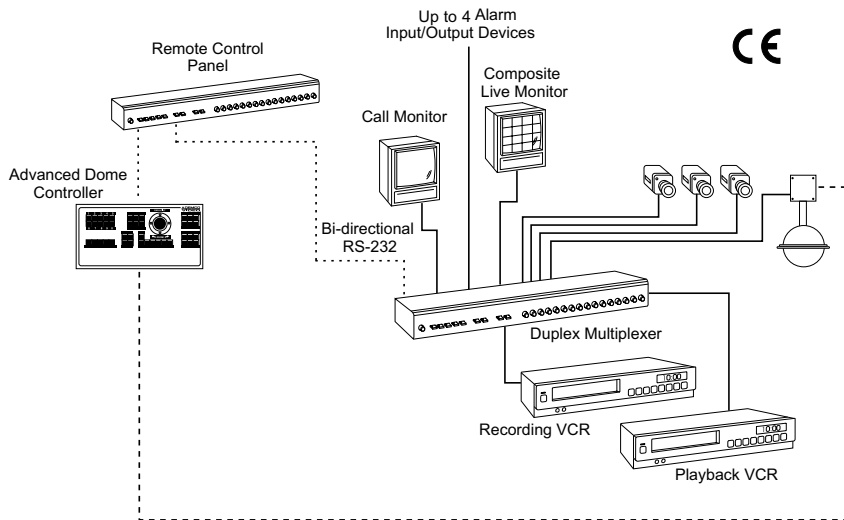

AXRC

SPECIFICATIONS:

Technical Specifications:

- Dimensions With Desktop Base:
  3.0" H x 17.25" W x 3.0" D
  (76mm x 438mm x 76mm)
- Dimensions Without Desktop Base:
  1.75" H x 17.13" W x 1.55" D
  (44mm x 435mm x 39mm)
- Weight With Desktop Base:
  2 lbs, 11 oz. (1.2 kg)
- Operating Power: <0.5 Amps,
  12 VDC +10%/-30%
- Ambient Temperature: 40 to 104° F
  (5 to 40°C)
- Humidity: 5 to 95% RH noncondensing

System Diagram

**Multiplexer
Remote Panel**

ORDERING:

Part No. Description

AXRC Duplex Multiplexer Remote Panel

Compatible Multiplexers

AXCD4	4-Channel Color Duplex Multiplexer
AXCD9	9-Channel Color Duplex Multiplexer
AXCD16	16-Channel Color Duplex Multiplexer
AXMD4	9-Channel Monochrome Duplex Multiplexer
AXMD16	16-Channel Monochrome Duplex Multiplexer

Compatible Controllers

AKJX8 RapidView Advanced Dome/Multiplexer Controller

ADEMCO VIDEO

Customer Service . . .1-800-352-9169
Applications 1-877-653-0302
Technical Support . . .1-888-238-7978
Fax 1-516-921-4307
Web site . . .www.ademcovideo.com

171 Eileen Way, Syosset, NY 11791

Copyright ©2002 Pittway Corporation

**ADEMCO
VIDEO**