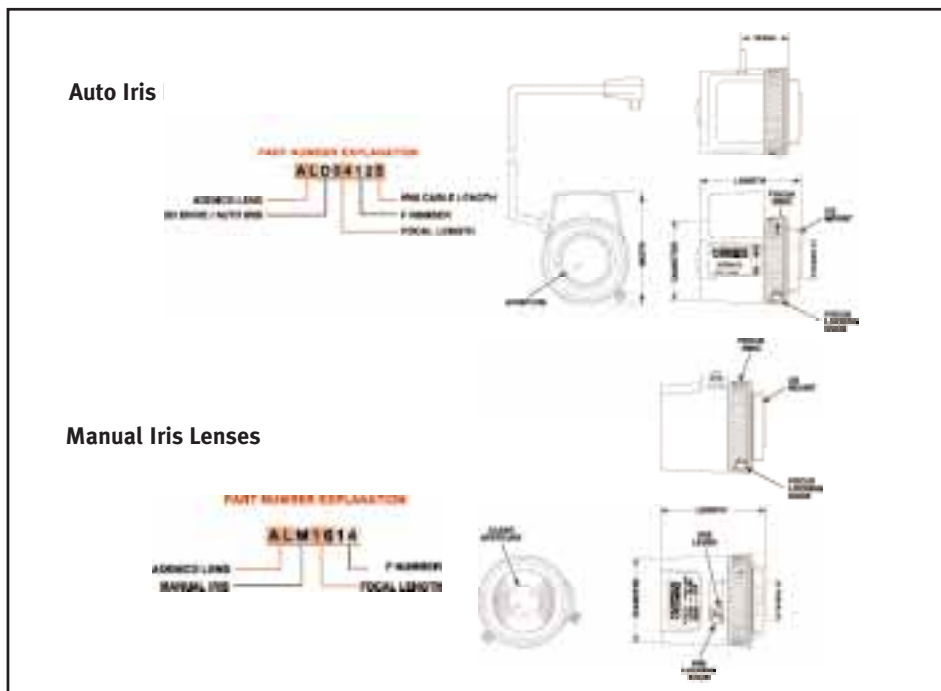

FEATURES:	PART NUMBERS – MANUAL IRIS LENSES					
	ALM02813	ALM0412	ALM0812	ALM1614	ALM3V813	ALM5V5018
Image Format	1/3"	1/3"	1/3"	1/3"	1/3"	1/3"
Focal Length	2.8mm	4mm	8mm	16mm	3mm-8mm	5mm-50mm
Iris Range	F1.3-close	F1.2-close	F1.2-close	F1.4-close	F1.3-close	F1.8-F-16
Focus Range	.1m to infinity	.1 mto infinity	.1m to infinity	.5m to infinity	.3m to infinity	.3m (@wide) 1m (@tele)
Back Focus Distance	8.11mm	8.62mm	8.81mm	10.3mm	8.07mm (in air)	9.70mm (@wide) 11.08mm (@tele)
Weight	40g	30g	30g	25g	60g	215g
Lens Mount	CS	CS	CS	CS	CS	CS
Iris Control	Manual	Manual	Manual	Manual	Manual	Manual
Focus Control	Manual	Manual	Manual	Manual	Manual	Manual
Dimensions (D x L)	32 x 35mm	32 x 35mm	32 x 35mm	32 x 35mm	41 x 50mm	54 x 86mm

FEATURES:	PART NUMBERS – AUTO IRIS LENSES				
	ALD02813L	ALD0412S	ALD0812S	ALD3V813S	ALD5V5018L
Image Format	3"	1/3"	1/3"	1/3"	1/3"
Focal Length	2.8mm	4mm	8mm	3-8mm	5-50mm
Iris Range	F1.3-T360	F1.2-T360	F1.2-T360	F1.3-T360	F1.8-T360
Focus Range	.1m to infinity	.1m to infinity	.1m to infinity	.3m to infinity 1m (@tele)	.3m (@wide)
Back Focus distance	8.11mm	8.62mm	8.81mm	8.07mm (in air) 11.08 (@tele)	9.70mm (@wide)
Weight	40g	40g	40g	70g	225g
Lens Mount	CS	CS	CS	CS	CS
Iris Control	4-pin DC Control	4-pin DC Control	4-pin DC Control	4-pin DC Control	4-pin DC Control
Focus Control	Manual	Manual	Manual	Manual	Manual
Iris Control cable	230mm	100mm	100mm	100mm	100mm
Dimensions (DxLxW)	32x35x44mm	32x35x44mm	32x35x44mm	41x50x48mm	54x86x54mm

ADEMCO Video

Web site www.ademcovideo.com

Web site www.ademcoint.com

The manufacturer reserves the right to alter price, design & specification without prior notice

The Vision of a Leader

ADEMCO Video Subsidiaries Worldwide

ADEMCO International Head Office
Syosset, New York, USA
Internet: www.ademcovideo.com
Tel: +1-516-921-6704

ADEMCO Asia Pacific Ltd
New Territories, HONG KONG
Web: www.ademco.com.hk
Tel: +852-2405-2323

ADEMCO Australia Pty Ltd
Sydney, AUSTRALIA
Internet: www.ademco.com.au
Tel: +61-2-8837-9300

Security House (Netherlands)
Purmerend, HOLLAND
Internet: www.SecurityHouse.nl
Tel: +31-299-419-000

Teq Trader
Johannesburg, SOUTH AFRICA
Internet: www.teqtrader.com
Tel: +27-11-403-3002

Video Controls Limited
Runcorn, UK
Internet: www.videocontrols.com
Tel: +44-1928-754-000

ADEMCO Italia S.p.A
Milan, ITALY
Web: www.ademco.com/international
Tel: +39-02-457-1791

ADEMCO International
Latin America & Caribbean Division
Miami, Florida, USA
internet: www.ademcoint.com
Tel: +1-305-805-8188

Ademco Sontrix Espana
Madrid, SPAIN
Internet: www.ademco.es
Tel: +34-91-533-2702

ADEMCO France
Paris, FRANCE
Internet: www.SecurityHouse.nl
Tel: +33-1-6932-1090