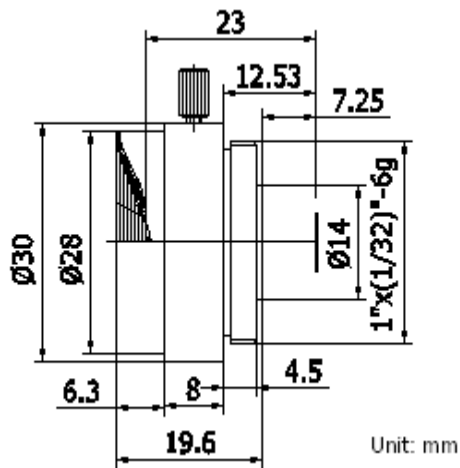

# CCTV LENS SPEC

Model NO.		TF0812-IRA		Specification		Fixed Focal Fixed Iris <b>IR ASPHERICAL</b>	
Focallength		8mm		Mount		CS-Mount	
F number		F1.2		Flange Back Length		12.5mm	
Max. Image format		Φ6.0mm (1/3")		M. O. D		0.4m	
Control	Iris	-		Dimension		Φ30*19.6	
	Focus	Manual		Weight		27.7g	
	Zoom	-		Operating Temperature		-10~50°C	
Field of View	D	1/3"	46.2°	1/4"	28.5°		
	H		37°		22.8°		
	V		27.7°		17.1°		

Dimension

Lens Picture