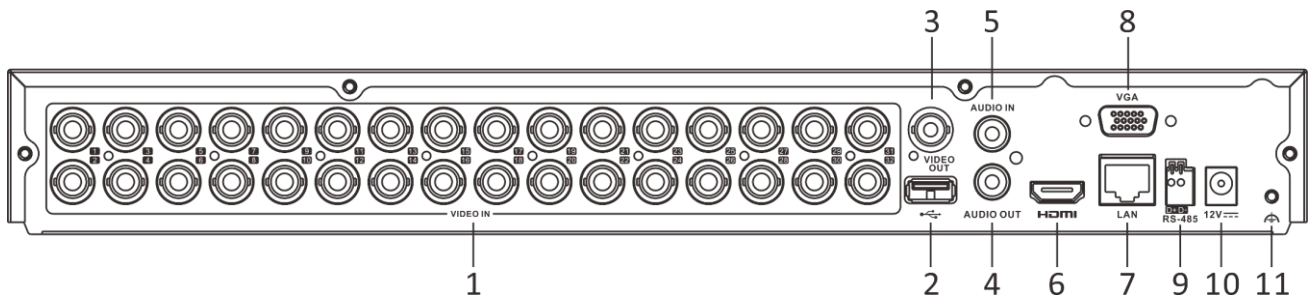

Physical Interface

No.	Description	No.	Description
1	Video and Coaxial Audio In	7	LAN Network Interface
2	USB Interface	8	VGA Interface
3	VIDEO OUT	9	RS-485 Interface
4	AUDIO OUT, RCA Connector	10	Power Input
5	AUDIO IN, RCA Connector	11	GND
6	HDMI Interface