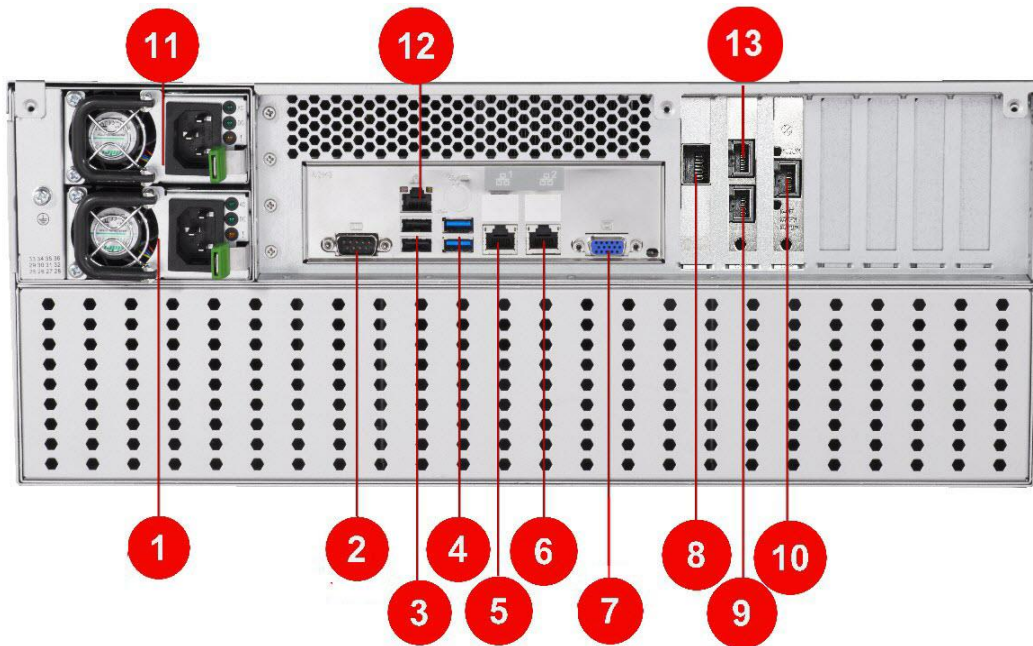

Physical Interface

No.	Name	No.	Name
1	Power module 1	8	SAS interface
2	COM interface	9	Data network interface 3
3	Two USB interfaces	10	Management network interface
4	Two USB interfaces	11	Power module 2
5	Data network interface 1	12	IPMI
6	Data network interface 2	13	Data network interface 4
7	VGA interface