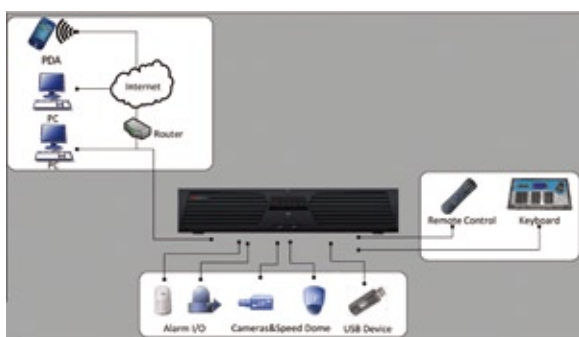

DS-9508/9516NI-S Embedded NVR

Key Features

- Support local storage at H.264 or MPEG4 compression
- Support video & audio from network camera, network speed dome and video server
- H.264/MPEG4 compression video stream
- Up to 5 Megapixel(2560x1920) recording resolution
- Redundant HDD group management

Specifications

		DS-9508NI-S	DS-9516NI-S	
Video/Audio input	IP video input	8-ch 4CIF/4-ch 720P/2-ch UXGA Real Time, or 4-ch UXGA/4-ch 5 Megapixel not Real Time	16-ch 4CIF/8-ch 720P/4-ch UXGA Real Time, or 8-ch UXGA/8-ch 5 Megapixel not Real Time	
	SATA Interface	4	8	
Hard disk	Type	SATA interface		
	Capacity	more than 2TB		
External interface	Network interface	1RJ-45, 10/100/1000Mbps self-adaptive Ethernet interface		
	USB interface	2, USB2.0		
	Serial interface		1 RS485 serial interface	
			1 RS232 serial interface	
			1 keyboard 485 serial interface	
		Alarm in	16	
	Alarm out	4		
Others	Chassis	19" standard 1.5U chassis	19" standard 2U chassis	
	Power supply	100~240VAC, 6.3A, 50~60Hz		
	Consumption	≤20W (without HDD)		
	Working temperature	-10°C~+55°C (14°F~131°F)		
	Working humidity	10%~90%		
	Dimension	442(W)×371(D)×70mm(H) (17.40"(W)×14.60"(D)×2.76"(H))	442(W)×457(D)×88mm(H) (17.40"(W)×17.99"(D)×3.46"(H))	
Weight(without HDD)	≤8000g(17.64lbs)			