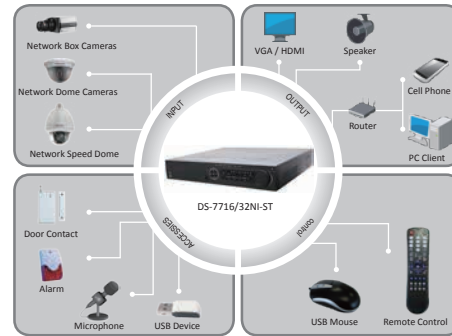

DS-7716/32NI-ST Embedded NVR

Key features

- Third-party network cameras supported
- Up to 5 Megapixels resolution recording
- HDMI and VGA output at up to 1920×1080P resolution
- HDD quota and group management

Rear Panel of DS-7700NI-ST

1. Video out
2. CVBS Audio out and VGA audio out
3. Line in
4. RS-232 interface
5. VGA interface
6. HDMI interface
7. eSATA interface
8. LAN interface
9. Termination switch
10. RS-485 interface, Controller port, Alarm in and Alarm out
11. Ground
12. AC 100V ~ 240V
13. Power
14. USB interface