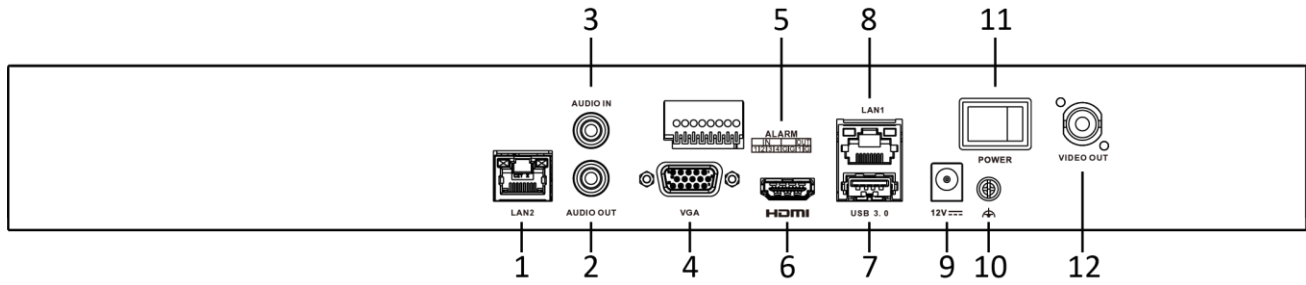

Physical Interface

No.	Description	No.	Description
1	LAN2 Network Interface	7	USB 3.0 interface
2	AUDIO OUT	8	LAN1 Network Interface
3	AUDIO IN	9	Power Supply
4	VGA Interface	10	GND
5	Alarm In/Alarm Out	11	Power Switch
6	HDMI Interface	12	VIDEO OUT