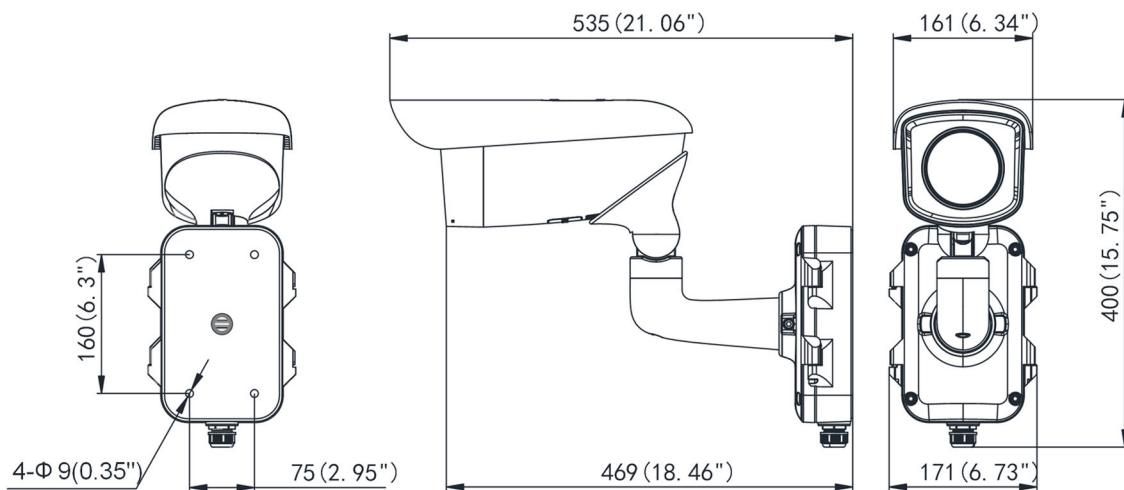

Available Model

DS-2TD2366-75

Dimensions

Distributed by

**HIKVISION®****Headquarters**

No.555 Qianmo Road, Binjiang District,
Hangzhou 310051, China
T +86-571-8807-5998
overseasbusiness@hikvision.com

Hikvision USA
T +1-909-895-0400
sales.usa@hikvision.com