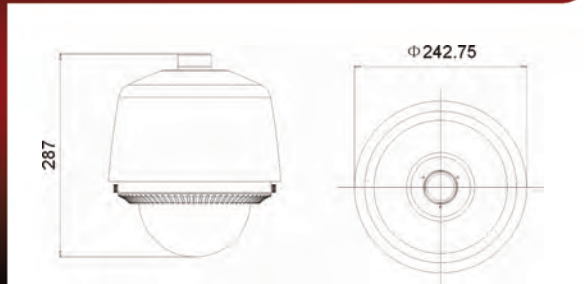

## DS-2DM1-613X/DS-2DM1-603X 18x IP Speed Dome Indoor/Outdoor