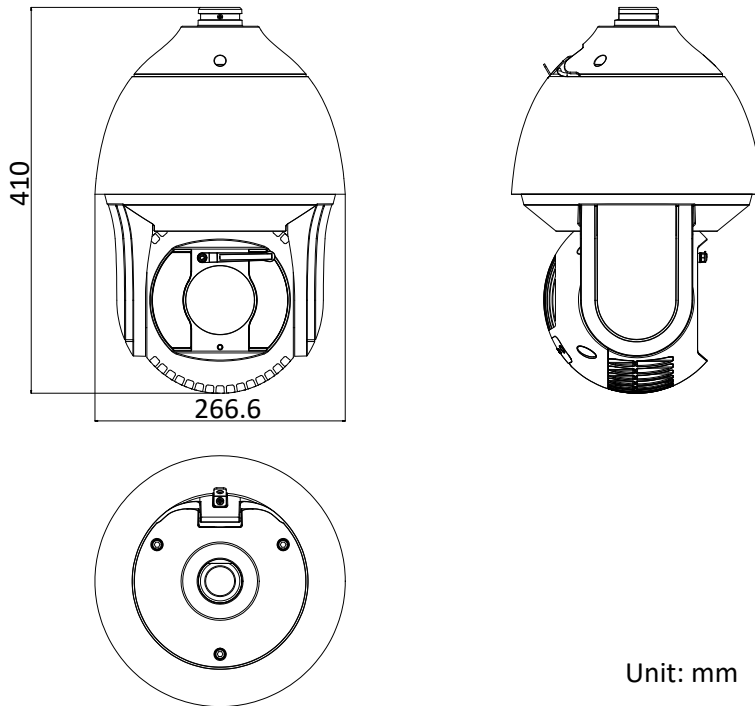

Weight	Approx. 8 kg (17.64 lb)
--------	-------------------------

DORI

The DORI (detect, observe, recognize, identify) distance gives the general idea of the camera ability to distinguish persons or objects within its field of view.

It is calculated based on the camera sensor specification and the criteria given by EN 62676-4: 2015.

DORI	Detect	Observe	Recognize	Identify
Definition	25 px/m	63 px/m	125 px/m	250 px/m
Distance (Tele)	2786.2 m (9141.1 ft)	1105.6 m (3627.4 ft)	557.2 m (1828.2 ft)	278.6 m (914.1 ft)

Order Model

DS-2DF8425IX-AEL (C), without wiper, 24 VAC & Hi-PoE

DS-2DF8425IX-AELW (C), with wiper, 24 VAC & Hi-PoE

Dimensions

Unit: mm

Accessory

Included:

Installation Adapter