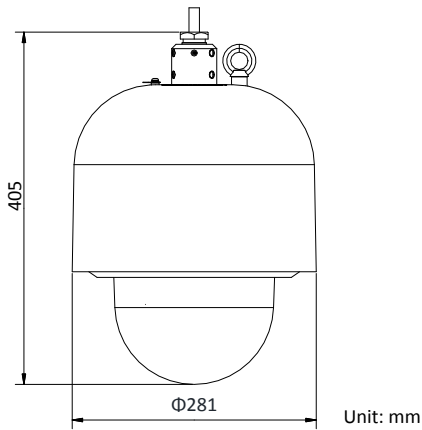

Dimensions