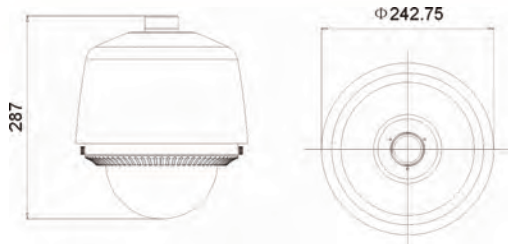

DS-2DF1-615X/DS-2DF1-605X 26x IP Speed Dome Indoor/Outdoor

Specifications

Camera

Image Sensor	1/4" Sony EXview CCD
Effective Pixels	PAL: 752 (H)×582 (V) NTSC: 768 (H)×494 (V)
Horizontal Resolution	480 TVL
Signal System	NTSC/PAL
Min. Illumination	1.0Lux / F1.4 (Color) 0.01Lux / F1.4 (B/W)
White Balance	ATW / Manual
AGC	Auto / Manual (On/Off)
S/N Ratio	50dB
BLC	On/Off
Electronic Shutter Speed	1/4s to 1/10,000s
Day & Night	Auto IR Cut Filter (On/Off)
Digital Zoom	Up to 12x
Private Mask	Up to 24 zones. 8 zones masked simultaneously in one image
Auto Focus	Auto / Manual

Lens

Zoom Ratio	26x Zoom (3.5-91 mm)
Zoom Speed	Approx. 4.0 sec. (Optical WIDE- TELE)
Field of View	1.6° to 42°
Min. Working Distance	320 mm (WIDE) 1500 mm (TELE)
Aperture Range	F1.4-F3.8

Network

Ethernet	10Base-T/100Base-TX, RJ45 Interface
Image Resolution	PAL: 704×576 NTSC: 704×480
Video Compression	H.264
Audio Compression	OggVorbis / 16kbps
Audio Mode	Off / Audio Input / Audio Output
Protocol Support	TCP/IP, HTTP, DHCP, DNS, RTP / RTCP / PPPoE
Simultaneous Users	Up to 6
Dual Stream	Yes
Mini SD Memory Card	High Speed Mini SD Card:512M, 1G, 2G.
Access Protection	3 Levels
User Authentication	Host, ID and Password

Pan & Tilt

Pan Range	360° Endless Rotation
Pan Speed	0.3°/s-400°/s (Proportional Zoom Ratio)
Tilt Range	0°~90° (Auto Flip)
Tilt Speed	0.5°/s to 150°/s (Proportional Zoom Ratio)
Preset Positions	200
Tour Mode	Off / Preset (w/ Freeze Frame) / Patrol (Up to 8) / Pattern (Up to 4) / Auto Scan / Random Scan / Frame Scan
Restore/Reboot	Previous State
PTZ Position Display	On/Off

Client GUI

Camera Control	Pan, Tilt, Zoom, Focus, Click Centering, Drag Zoom, Iris, Preset Position Recall and Program, Auto Mode
Camera Title Clock Display	On/Off (Up to 18 Characters) Time:Week:Date (6 Formats on Client Software)

Alarm

Alarm I/O	2 in / 2 out (Priority Link)
Alarm Trigger	Preset, Patrol, Pattern, Client Notification

Input/Output

Monitor Output	1.0V[p-p] / 75Ω, NTSC (or PAL) Composite, BNC
Microphone Input	2-2.4V[p-p], Input Impedance: 1KΩ, ±10%
Audio Output	Line Level

General

Menu Language	English, Chinese
RS-485 Protocols	HIKVISION, PELCO-P/D (Auto Format)
Power Supply	24VAC, 40VA
Power Consumption	30W max. (Heater On)
Operating Temperature	-30°C ~ 60°C (outdoor)
Humidity	Up to 90%
Housing	IP66 Standard (outdoor)
Lightning Protection	TVS 3000V Limited
Dimensions	6", Φ242.75 (mm)×287 (mm)
Weight (approx.)	5 kg