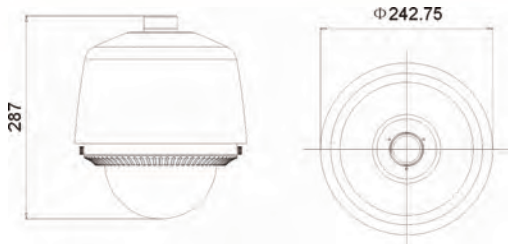

DS-2DF1-611X/DS-2DF1-601X 18x IP Speed Dome Indoor/Outdoor

Specifications

Camera

Image Sensor	1/4" Sony EXview CCD
Effective Pixels	PAL: 752 (H)×582 (V) NTSC: 768 (H)×494 (V)
Horizontal Resolution	480 TVL
Signal System	NTSC / PAL
Min. Illumination	1.0Lux / F1.4
White Balance	ATW / Manual
AGC	Auto / Manual (On/Off)
S/N Ratio	50dB
BLC	On / Off
Electronic Shutter Speed	N: 1/60s to 1/10,000s P: 1/50s to 1/10,000s
Day & Night	Electronic
Digital Zoom	Up to 12x
Private Mask	Up to 24 zones. 8 zones masked simultaneously in one image
Auto Focus	Auto / Manual

Lens

Zoom Ratio	18x Zoom (4.1-73.8 mm)
Zoom Speed	Approx. 2.1 sec. (Optical WIDE- TELE)
Field of View	2.8° to 48°
Min. Working Distance	200 mm (WIDE) 1000mm (TELE)
Aperture Range	F1.4-F3.0

Network

Ethernet	10Base-T/100Base-TX, RJ45 Interface
Image Resolution	PAL: 704×576 NTSC: 704×480
Video Compression	H.264
Audio Compression	OggVorbis / 16kbps
Audio Mode	Off / Audio Input / Audio Output
Protocol Support	TCP/IP, HTTP, DHCP, DNS, RTP / RTCP / PPPoE
Simultaneous Users	Up to 6
Dual Stream	Yes
Mini SD Memory Card	High Speed Mini SD Card:512M, 1G, 2G.
Access Protection	3 Levels
User Authentication	Host, ID and Password

Pan & Tilt

Pan Range	360° Endless Rotation
Pan Speed	0.3°/s-400°/s (Proportional Zoom Ratio)
Tilt Range	0°~90° (Auto Flip)
Tilt Speed	0.5°/s to 150°/s (Proportional Zoom Ratio)
Preset Positions	200
Tour Mode	Off / Preset (w/ Freeze Frame) / Patrol (Up to 8) / Pattern (Up to 4) / Auto Scan / Random Scan / Frame Scan
Restore/Reboot	Previous State
PTZ Position Display	On/Off