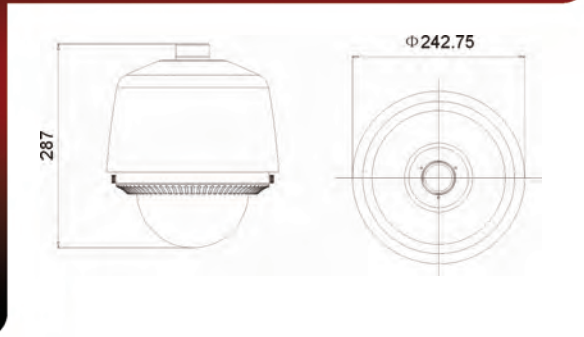

DS-2DF1-613X/DS-2DF1-603X 18x IP Speed Dome Indoor/Outdoor

Specifications

Camera

Image Sensor	1/4" Sony EXview CCD
Effective Pixels	PAL: 752 (H)×582 (V) NTSC: 768 (H)×494 (V)
Horizontal Resolution	480 TVL
Signal System	NTSC / PAL
Min. Illumination	0.7Lux / F1.4 (Color) 0.01Lux / F1.4 (B/W)
White Balance	ATW / Manual
AGC	Auto / Manual (On/Off)
S/N Ratio	50dB
BLC	On / Off
Electronic Shutter Speed	1/1s to 1/10,000s
Day & Night	Auto IR Cut Filter (On/Off)
Digital Zoom	Up to 12x
Private Mask	Up to 24 zones. 8 zones masked simultaneously in one image
Auto Focus	Auto / Manual

Lens

Zoom Ratio	18x Zoom (4.1-73.8 mm)
Zoom Speed	Approx. 2.1 sec. (Optical WIDE- TELE)
Field of View	2.8° to 48°
Min. Working Distance	290 mm (WIDE) 800 mm (TELE)
Aperture Range	F1.4-F3.0

Network

Ethernet	10Base-T/100Base-TX, RJ45 Interface
Image Resolution	PAL: 704×576 NTSC: 704×480
Video Compression	H.264
Audio Compression	OggVorbis / 16kbps
Audio Mode	Off / Audio Input / Audio Output
Protocol Support	TCP/IP, HTTP, DHCP, DNS, RTP / RTCP / PPPoE
Simultaneous Users	Up to 6
Dual Stream	Yes
Mini SD Memory Card	High Speed Mini SD Card:512M, 1G, 2G.
Access Protection	3 Levels
User Authentication	Host, ID and Password

Pan & Tilt

Pan Range	360° Endless Rotation
Pan Speed	0.3°/s-400°/s (Proportional Zoom Ratio)
Tilt Range	0°~90° (Auto Flip)
Tilt Speed	0.5°/s to 150°/s (Proportional Zoom Ratio)
Preset Positions	200
Tour Mode	Off / Preset (w/ Freeze Frame) / Patrol (Up to 8) / Pattern (Up to 4) / Auto Scan / Random Scan / Frame Scan
Restore/Reboot	Previous State
PTZ Position Display	On/Off