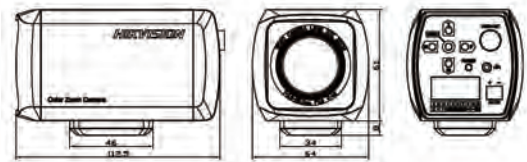

### Key Features

- Compact Design
- 1/4" Sony CCD
- 480TVL
- 22X optical zoom
- 128 preset positions
- OSD menu
- Min. Illumination: 0.1Lux @ F1.6
- Auto white balance, auto gain control, electronic shutter control, and backlight compensation
- Internal synchronization

#### General

Power Supply	12VDC
Operating Temperature	-10°C ~ 60°C
Power Consumption	4W
Dimension	64mm×61mm×112.5mm
Weight	430 g