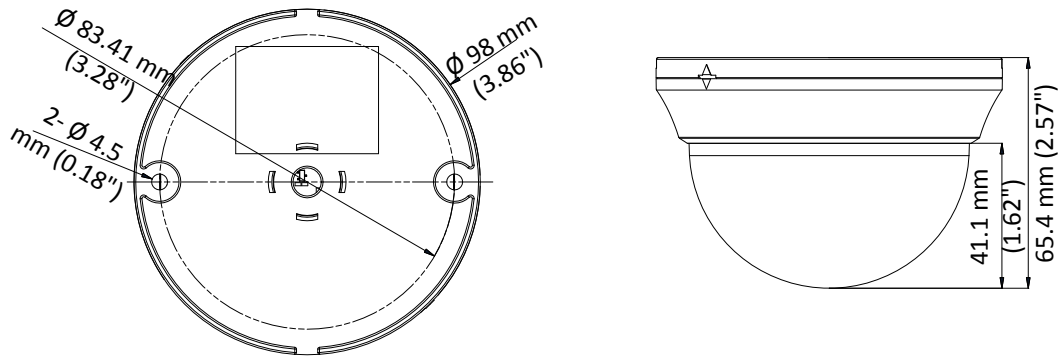

Order Models

DS-2CE16D0T-IRE

Dimension

Accessory

Distributed by