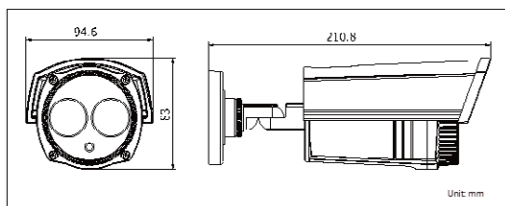

Dimensions

Accessories

Video balun
DS-1H18

Available models

DS-2CE16D5T-IT1
DS-2CE16D5T-IT3

	DS-2CE16D5T-IT1	DS-2CE16D5T-IT3
Camera		
Image Sensor	1 / 3" Progressive Scan CMOS	
Signal System	PAL / NTSC	
Effective Pixels	1920(H)*1080(V)	
Min. Illumination	0.01 Lux @ (F1.2,AGC ON), 0 Lux with IR	
Shutter speed	1/25(1/30) s to 1/50,000 s	
Lens	3.6mm (2.8mm, 6mm, 8mm optional)	3.6mm (2.8mm, 6mm, 8mm, 12mm, 16mm optional)
	Angle of View: 80.9°(3.6mm), 103.5°(2.8mm), 54.3°(6mm), 38°(8mm)	Angle of View: 80.9°(3.6mm), 103.5°(2.8mm), 54.3°(6mm), 38°(8mm), 24.3°(12mm), 18.9°(16mm)
Lens Mount	M12	
Day & Night	ICR	
Wide dynamic range	120 dB	
Synchronization	Internal synchronization	
Video Frame Rate	1080p@25fps/1080p@30fps	
HD Video Output	1 Analog HD output	
CVBS Output	1Vp-p Composite Output(75Ω / BNC)	
S / N Ratio	More than 52dB	
Menu		
Scene	Indoor, Outdoor, Indoor1, LOW-LIGHT	
Camera ID	On/off (15 characters, position programmable)	
AGC	Support	
D/N Mode	Color/BW/EXT	
White Balance	ATW, AWC-SET, Indoor, Outdoor, Manual	
Privacy Mask	On/Off, maximum 8 zones	
Motion Detection	On/Off, maximum 4 zones	
BLC	Support	
Anti-flicker	On/off	
Language	English, Japanese, CHN1, CHN2, Korean, German, French, Italian, Spanish, Polish, Russian, Portuguese, Dutch, Turkish, Hebrew and Arabic	
Function	Eclipse, Digital noise reduction, Digital zoom(62x), Slow shutter, Mirror, Defog, Defect pixel correction, SMART D-ZOOM	
General		
Working Temperature / Humidity	-30 °C - 60 °C (-22 °F - 140 °F) Humidity 90% or less (non-condensing)	
Power Supply	12 VDC	
Power Consumption	Max. 4W	Max. 5.5W
Weather Proof Ratings	IP66	
IR Range	Up to 20m	Up to 40m
Communication	Up the coax(need UTC controller) Protocol: Pelco-C(Coaxitron)	
Dimensions	94.6×83×210.8mm(3.72"×3.27"×8.30")	
Weight	700 g (1.54 lbs)	