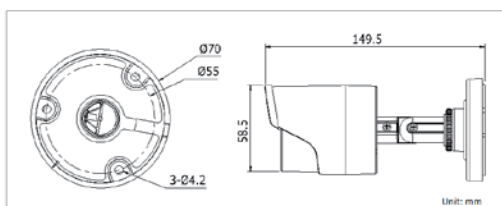

#### Dimensions

#### Available models

DS-2CE16C2T-IR

DS-2CE16C2T-IR	
Camera	
Image Sensor	1/3" Progressive Scan CMOS
Effective Pixels	1280(H)*720(V)
Min. Illumination	0.01 Lux @(F1.2,AGC ON), 0 Lux with IR
Shutter Time	1/25(1/30) s to 1/50,000 s
Lens	3.6mm (2.8mm, 6mm optional)
	Angle of View: 76.88°(3.6mm), 99.73°(2.8mm), 50.1°(6mm)
Lens Mount	M12
Angle Adjustment	Pan: 0 - 360°, Tilt: 0 - 90°, Rotation: 0 - 360°
Day & Night	ICR
Synchronization	Internal synchronization
Video Frame Rate	720p@50fps/720p@60fps
HD Video Output	1 Analog HD output
S/N Ratio	More than 52dB
General	
Working Temperature/ Humidity	-40 °C - 60 °C (-40 °F - 140 °F) Humidity 90% or less (non-condensing)
Power Supply	12 VDC
Power Consumption	Max. 3.5W
Weather Proof Ratings	IP66
IR Range	Up to 20m
Dimensions	φ70×149.5 mm (φ2.76" ×5.89")
Weight	360 g (0.79 lb)