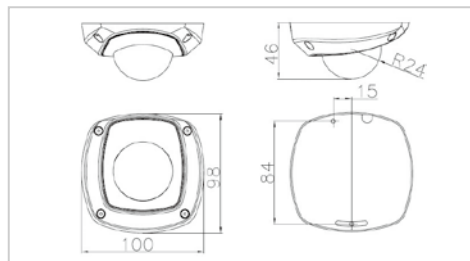

DS-2CD7153-E 2M CMOS Mini Vandal-proof Network Indoor Dome Camera

- Maximum Resolution up to 2 mega, 12.5 fps(50Hz)/15 fps(60Hz) @ 1600×1200, real time video at Full HD 720P
- Adopt advanced video compression with high compression ratio
- Progressive scan CMOS, capture motion video without sawtooth
- ePTZ
- PoE

Unit: mm

Specifications

		DS-2CD7153-E
Camera	Image Sensor	1/3 " CMOS
	Effective Pixels	1600 (H) × 1200 (V)
	Min. Illumination	0.5 Lux @ F1.2; 0.1 Lux @ (F1.2, sense up x 5); 1.1 Lux @ F1.8; 0.2 Lux @ (F1.8, sense up x 5)
	Electronic Shutter	1/25s ~1/100,000s
	Day&Night	Electronic
	Lens	4mm, F1.8 Fixed Iris(2.8, 6, 8mm optional)
	Angle of view	90°(4mm Lens)
	Video Parameter	Saturation/Brightness/Contrast adjustable through client software or web browser
Compression Standard	Video Compression	H.264/MJPEG
	Video Bit Rate	32 Kbps~16Mbps
	Audio Compression	OggVorbis
Image	Max. Image Resolution	1600×1200
	Frame Rate	50HZ: 12.5fps (1600×1200), 12.5fps (1600×912), 25fps (1280×960), 25fps (1280×720) 60HZ: 15fps (1600×1200), 15fps (1600×912), 25fps (1280×960), 30fps (1280×720)
	e-PTZ	Yes
Functions	Storage	Support NAS, ISCSI(Optional)
	Intelligent Alarm	Motion Detection
	Protocols	TCP/IP,HTTP,DHCP,DNS,DDNS,RTP/RTSP, PPPoE, SMTP, NTP (SNMP,HTTPS, FTP, SIP, 802.1x, IPv6 optional)
	Basic	Reset button, Anti-flicker, Dual Stream, Heartbeat, Password Protection, watermark
Interface	3-Axis adjustment	Yes
	Audio	Built-in Microphone optional
General	Communication Interface	1 RJ45 10M / 100M self-adaptive Ethernet port
	Power Supply	DC12V±10% / PoE
	Power Consumption	4W MAX
	Working Temperature	-10°C~60°C(14°F~140°F)
	Working Humidity	90% or less
	Impact Protection	IEC60068-2-75Eh,50J;EN50102, up to IK10
	Weather Proof	IP66
	Dimension	100×97.5×46.5mm(3.94"×3.84"×1.83")
Weight	250g(0.55lbs)	