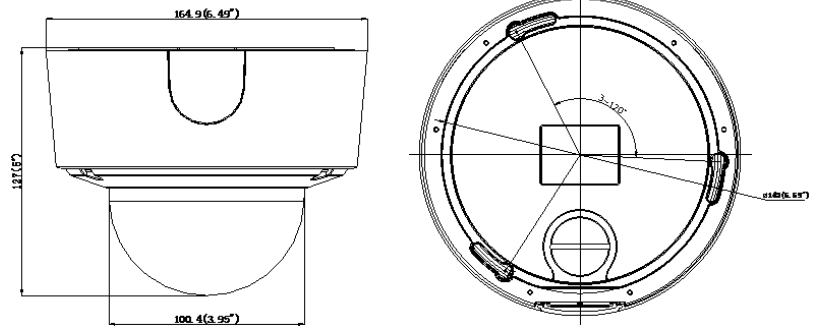

Dimensions

Audio

Environment Noise Filtering	Support
Audio I/O	Support dual audio track, stereo
Audio Sampling Rate	16kHz / 32kHz / 44.1kHz / 48kHz

Smart Feature-set

Behavior Analysis	Line crossing detection, Intrusion detection, Region entrance, Region exiting, Unattended baggage, Object removal
Line Crossing Detection	Cross a pre-defined virtual line
Intrusion Detection	Enter and loiter in a pre-defined virtual region
Region Entrance	Enter a pre-defined virtual region from the outside place
Region Exiting	Exit from a pre-defined virtual region
Unattended Baggage	Objects left over in the pre-defined region such as the baggage, purse, dangerous materials
Object Removal	Objects removed from the pre-defined region, such as the exhibits on display.
Exception Detections	Scene change detection, Sudden audio increase/decrease detection, Audio loss detection, Defocus detection
Recognition	Face detection recognition
Statistics	Object Counting (Entrance and Exit object number is accounted and showed on screen in real time)

General

Protection Level	IP66
Impact Protection	IK10
Operating Conditions	-30 °C – 60 °C (-22 °F – 140 °F), Humidity 95% or less (non-condensing)
Power Supply	AC24V/PoE(802.3at)
Power Consumption	Max. 13.5 W
Dimensions	Φ159.8 × 146 mm(Φ6.29" × 5.75")
Weight	2100 g (4.63 lbs)

Order Models

DS-2CD4312F-PTZ, DS-2CD4312F-PTZS

Accessories

Pendant Mount

Outdoor wall mount