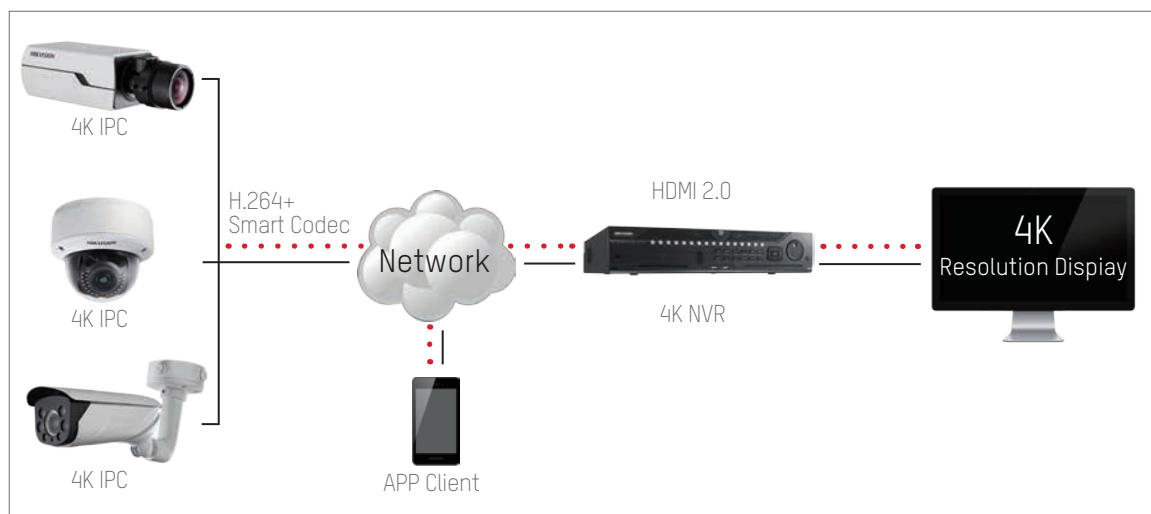

4K
TOTAL SYSTEM

HIKVISION

V smart solution **2.0**

DISCOVER
THE TRUE VALUE OF
4K

www.hikvision.com

With the development of 4K technology quickly coming into focus, opportunities to use this technology in security will continue to grow. As a leading video surveillance manufacturer, Hikvision has paid close attention to the rise of 4K and has launched a 4K total system to harness this technology in the global security industry.

Without complementary 4K components, such as monitors and NVRs, 4K cameras cannot be used to their full potential, and therefore have little practical use in surveillance. By building a total system — complete with cameras, NVRs, etc., — Hikvision strives to provide a system that is more helpful and more useful to its customers. The Hikvision 4K system, which comes equipped with a variety of smart functions, satisfies the security industry's need for ultra-high resolution and smart surveillance.

SYSTEM STRUCTURE

KEY FEATURES

■ Ultra-High Definition (UHD)

The Hikvision 4K system provides UHD images, which not only provides users with incredibly clear and crisp imagery, but it also results in better use of video data. Limited resolution has often hindered video analysis in the past, particularly in large scenes. Now, the increase of pixels in 4k technology has resulted in increased resolution and improved image enhancement, both of which allow for more information to be extracted. These advances elevate the accuracy and quality of content analysis to a new level while also delivering better value for users.

■ H.264+ Smart Codec

Hikvision 4K systems incorporate H.264+ optimized compression, which allows users to more efficiently manage super-high-resolution video footage. With features such as background-based predictive smart encoding, enhanced noise suppression, and optimized bitrate control for long-term periods, Hikvision H.264+ compression saves bandwidth resources and decreases storage requirements.