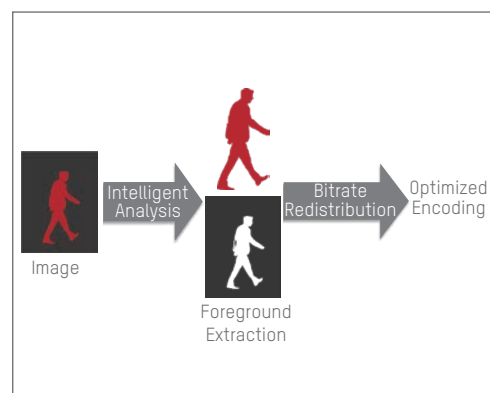

Without complementary 4K components, such as monitors and NVRs, 4K cameras cannot be used to their full potential, and therefore have little practical use in surveillance. By building a total system — complete with cameras, NVRs, etc., — Hikvision strives to provide a system that is more helpful and more useful to its customers. The Hikvision 4K system, which comes equipped with a variety of smart functions, satisfies the security industry's need for ultra-high resolution and smart surveillance.

SYSTEM STRUCTURE

KEY FEATURES

■ Ultra-High Definition (UHD)

The Hikvision 4K system provides UHD images, which not only provides users with incredibly clear and crisp imagery, but it also results in better use of video data. Limited resolution has often hindered video analysis in the past, particularly in large scenes. Now, the increase of pixels in 4k technology has resulted in increased resolution and improved image enhancement, both of which allow for more information to be extracted. These advances elevate the accuracy and quality of content analysis to a new level while also delivering better value for users.

■ H.264+ Smart Codec

Hikvision 4K systems incorporate H.264+ optimized compression, which allows users to more efficiently manage super-high-resolution video footage. With features such as background-based predictive smart encoding, enhanced noise suppression, and optimized bitrate control for long-term periods, Hikvision H.264+ compression saves bandwidth resources and decreases storage requirements.

■ 4K Output

The Hikvision 4K NVR has an HDMI 2.0 output interface, which supports the 4K resolution output. This interface helps to form a comprehensive 4K system that includes a 4K camera input, a 4K codec, and a 4K output. Hikvision's 4K solution may be more beneficial to users than systems that are only able to provide 4K cameras or 4K codecs without the 4K output system.