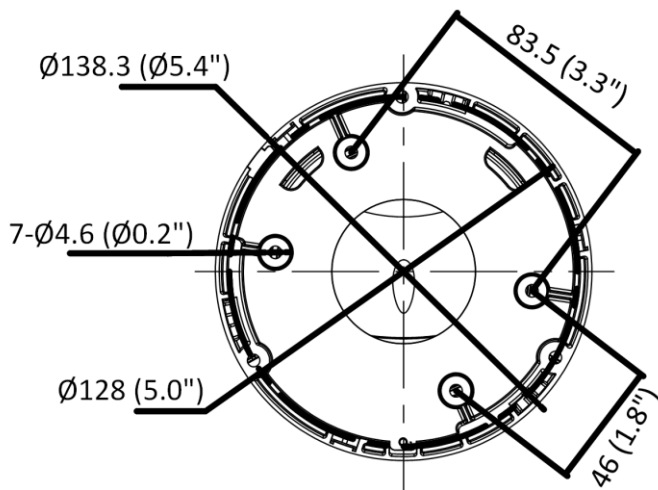

Safety	UL (UL 60950-1); CB (IEC 60950-1:2005 + Am 1:2009 + Am 2:2013, IEC 62368-1:2014); CE-LVD (EN 60950-1:2006+A2:2013, IEC 62368-1:2014+A11:2017); BIS (IS 13252(Part 1):2010+A1:2013+A2:2015); LOA (SANS IEC60950-1)
Environment	CE-RoHS (2011/65/EU); WEEE (2012/19/EU); Reach (Regulation (EC) No 1907/2006)
Protection	Ingress protection: IP67 (IEC 60529-2013)

▪ **Available Model**

DS-2CD3356G2-ISU/SL (2.8/4/6 mm)

▪ **Dimension**

Unit: mm (inch)