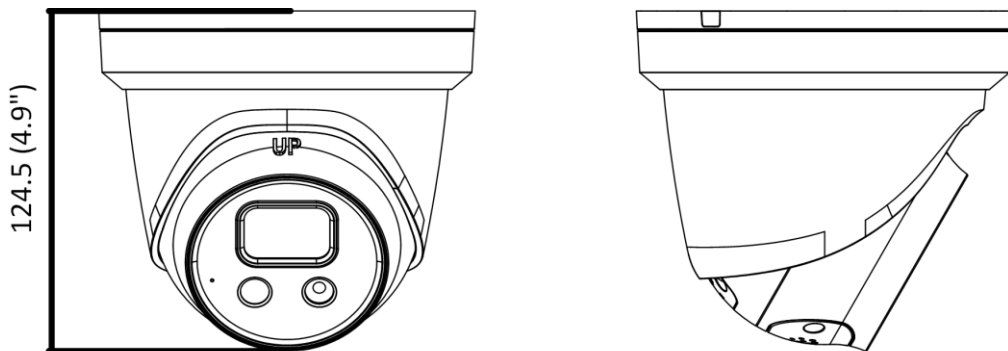

Safety	UL (UL 60950-1); CB (IEC 60950-1:2005 + Am 1:2009 + Am 2:2013, IEC 62368-1:2014); CE-LVD (EN 60950-1:2006+A2:2013, IEC 62368-1:2014+A11:2017); BIS (IS 13252(Part 1):2010+A1:2013+A2:2015); LOA (SANS IEC60950-1)
Environment	CE-RoHS (2011/65/EU); WEEE (2012/19/EU); Reach (Regulation (EC) No 1907/2006)
Protection	Ingress protection: IP67 (IEC 60529-2013)

▪ **Available Model**

DS-2CD3356G2-ISU/SL (2.8/4/6 mm)

▪ **Dimension**

Unit: mm (inch)