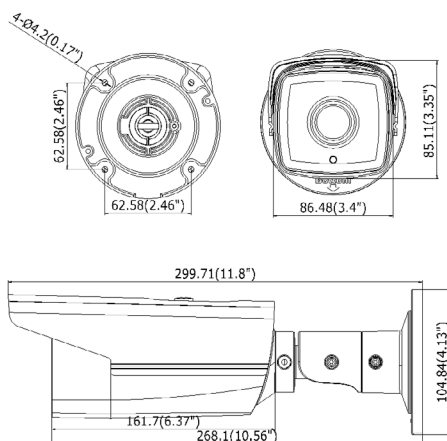

### 1.3 Megapixel EXIR Bullet Network Camera

#### Key features

- 1.3MP resolution
- HD real-time video
- DWDR & 3D DNR
- EXIR illuminators: up to 80m
- IP66
- PoE
- Bracket included

#### Dimensions