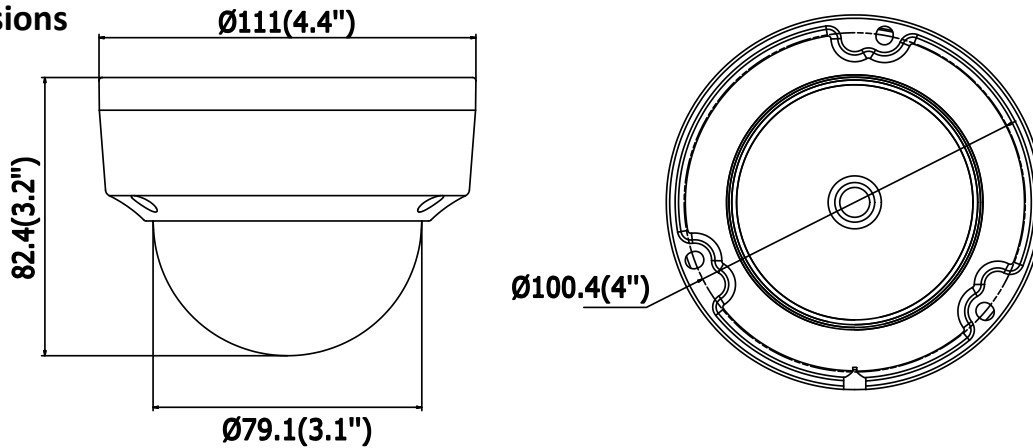

Dimensions

Unit: mm

Accessories

DS-1259ZJ

DS-1272ZJ-110

DS-1272ZJ-110B

DS-1271ZJ-110

DS-1280ZJ-DM18

DS-1276ZJ

DS-1275ZJ

DS-1250ZJ

Distributed by