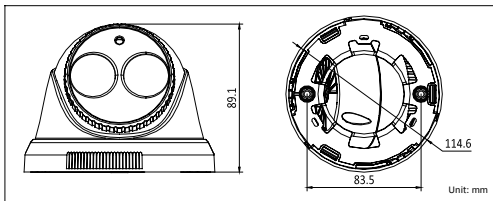

DS-2CC52D5S-IT3 HD1080p EXIR Dome Camera

EXIR

Key features

- 2 MP CMOS Image Sensor
- Full HD1080p Video Output
- True Day/Night
- Privacy Masking, Eclipse
- OSD Menu
- 40m IR Distance with EXIR technology
- IP66 Weatherproof

Dimensions

Accessories

DS-1272ZJ-110
Indoor/outdoor wall mount

DS-1258ZJ
Indoor wall mount

Available models

DS-2CC52D5S-IT3

DS-2CC52D5S-IT3	
Camera	
Image Sensor	1/3" Progressive Scan CMOS
Signal System	PAL/NTSC
Effective Pixels	1920(H)*1080(V)
Min. Illumination	0.01 Lux @(F1.2,AGC ON), 0 Lux with IR
Shutter Time	1/25 s to 1/50,000 s
Lens	3.6mm (2.8mm, 6mm, 8mm, 12mm, 16mm optional)
	Angle of View: 80.9°(3.6mm), 103.5°(2.8mm), 54.3°(6mm), 38°(8mm), 24.3°(12mm), 18.9°(18mm)
Lens Mount	M12
Angle Adjustment	Pan: 0 - 360°, Tilt: 0 - 90°, Rotation: 0 - 360°
Day & Night	ICR
Synchronization	Internal synchronization
Video Frame Rate	1080p@25fps/1080p@30fps
HD Video Output	SMPTE292M (HD-SDI)
CVBS Output	1Vp-p Composite Output(75Ω/BNC)
S/N Ratio	More than 52dB
Menu	
Camera ID	On/off (15 characters, position programmable)
AGC	Support
D/N Mode	Color/BW/EXT
White Balance	ATW, AWC-SET, Indoor, Outdoor, Manual
Privacy Mask	On/Off, maximum 8 zones
Motion Detection	On/Off, maximum 4 zones
BLC	Support
Anti-flicker	On/off
Language	English, Japanese, CHN1, CHN2, Korean, German, French, Italian, Spanish, Polish, Russian, Portuguese, Dutch, Turkish, Hebrew and Arabic
Functions	Eclipse, Digital noise reduction, Digital zoom(62x), Slow shutter, Mirror, Defog, Defect pixel correction, SMART D-ZOOM
General	
Working Temperature/Humidity	-10 °C - 60 °C (14 °F - 140 °F) Humidity 90% or less (non-condensing)
Power Supply	12V DC±10%
Power Consumption	Max. 7W
Weather Proof Ratings	IP66
IR Range	40 meters
Dimension	Φ114.6 × 89.1mm(Φ4.5" × 3.5")
Weight	300 g (0.66 lb)