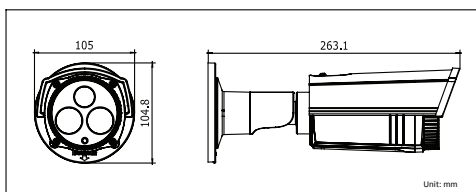

#### Key features

- HD720p video output
- True Day/Night
- Up to 80m IR Distance with EXIR technology
- IP66 Weatherproof

#### Dimensions

#### Available models

DS-2CC12C2S-IT5

DS-2CC12C2S-IT5	
Camera	
Image Sensor	1/3" Progressive Scan CMOS
Effective Pixels	1280(H)*720(V)
Min. Illumination	0.01 Lux @(F1.2,AGC ON), 0 Lux with IR
Shutter Time	1/100 s to 1/100,000 s
Lens	3.6mm (6mm, 8mm, 12mm, 16mm optional)
	Angle of View: 78.8°(3.6mm), 51.2°(6mm), 37.6°(8mm), 24.6°(12mm), 18.8°(16mm)
Lens Mount	M12
Day & Night	ICR
Synchronization	Internal synchronization
Video Frame Rate	720p@25fps/720p@30fps
HD Video Output	SMPTE292M (HD-SDI)
General	
Working Temperature/Humidity	-10 °C - 60 °C (14 °F - 140 °F) Humidity 90% or less (non-condensing)
Power Supply	12V DC±10%
Power Consumption	Max. 7W
Weather Proof Ratings	IP66
IR Range	80 meters
Dimension	105×104.8×263.1mm(4.13" ×4.13" ×10.36")
Weight	800 g (1.76 lb)