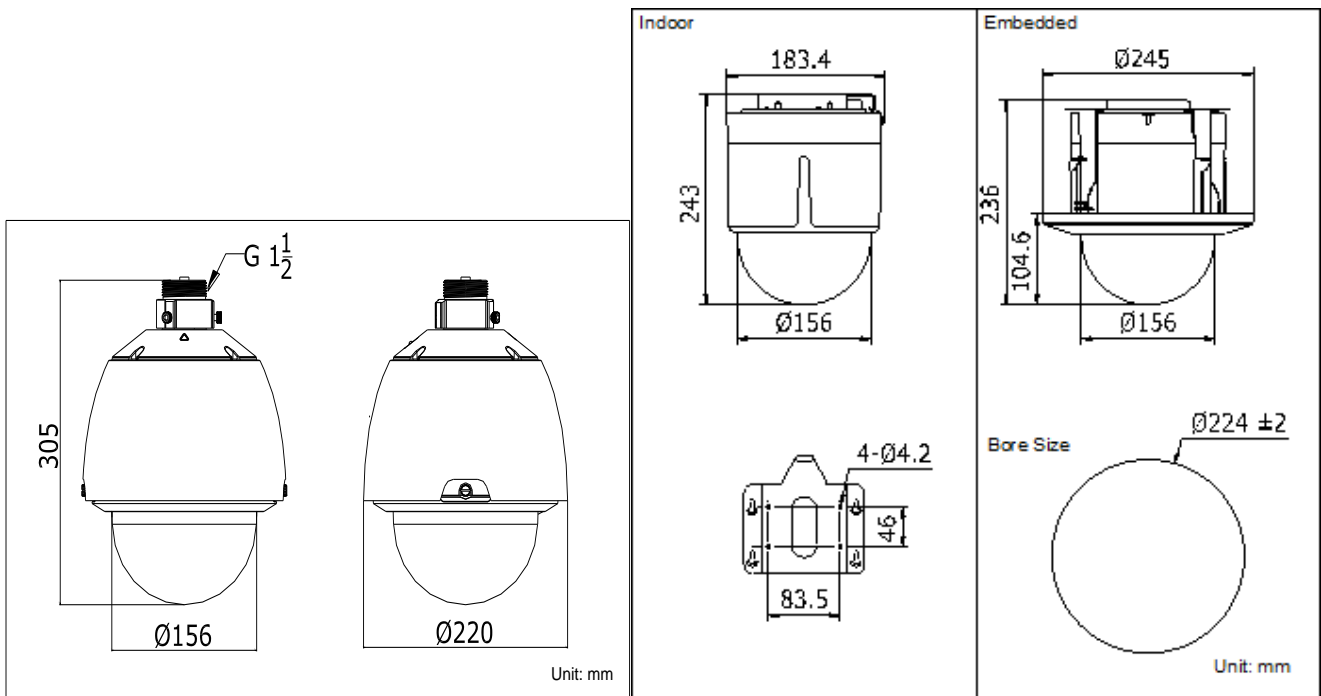

Dimensions

Order models

- DS-2AE5123T-A, 24VAC, outdoor
- DS-2AE5123T-A3, 24VAC, indoor

Accessories