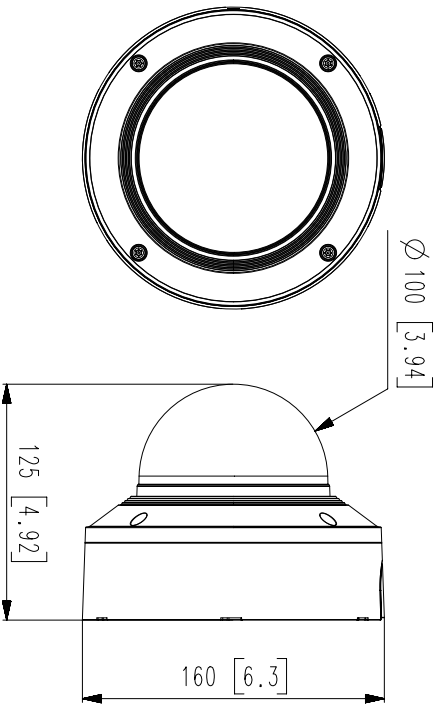

16			
15			
14			
13			
12			
11			
10	XND-9082RV		19.12.
9	XND-8082RV		19.12.
8	XND-8081REV		19.12.
7	XND-6081REV		19.12.18
6	PND-A9081R		19.09.27
5	XND-8081RV		19.09.27
4	XND-6081RV		19.09.27
3	XND-6081V		19.09.27
2	XND-8081VZ		19.09.27
1	XND-6081VZ		19.09.27
No.	MODEL NAME		DATE

Unit:mm[inch] SCALE:1/1 Hanwha Techwin

© Hanwha Techwin Co., Ltd. All rights reserved.