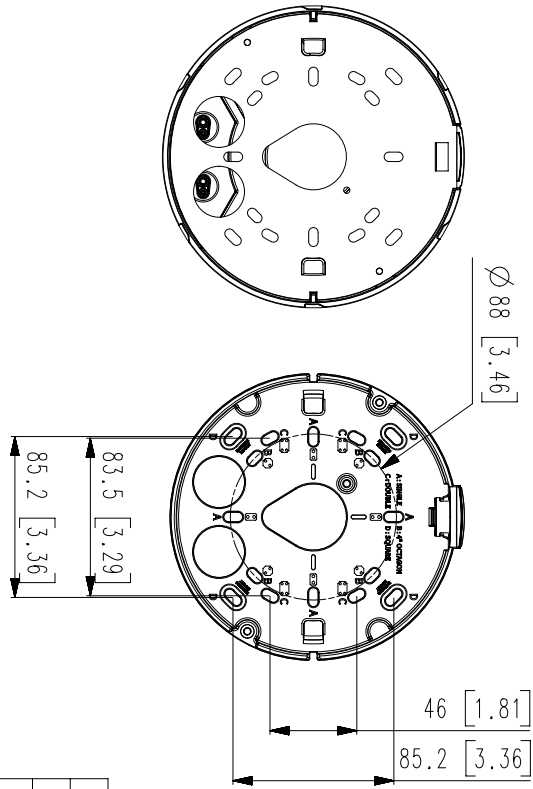

16			
15			
14			
13			
12			
11			
10	XND-9082RV		19.12.
9	XND-8082RV		19.12.
8	XND-8081REV		19.12.
7	XND-6081REV		19.12.18
6	PND-A9081R		19.09.27
5	XND-8081RV		19.09.27
4	XND-6081RV		19.09.27
3	XND-6081V		19.09.27
2	XND-8081VZ		19.09.27
1	XND-6081VZ		19.09.27
No.	MODEL NAME		DATE

Unit:mm[inch] SCALE:1/1 Hanwha Techwin

© Hanwha Techwin Co., Ltd. All rights reserved.