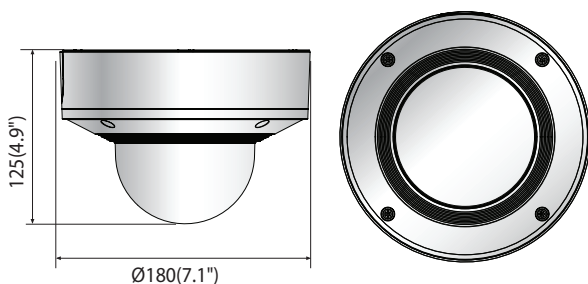

## Key Features

- 2 Megapixel & 5 Megapixel resolution
- 0.015Lux@F1.4 (Color), 0.0015Lux@F1.4 (B/W) (XNV-6081Z)  
0.07Lux@F1.4 (Color), 0.007Lux@F1.4 (B/W) (XNV-8081Z)
- Day & Night (ICR), WDR (150dB / 120dB)
- Modular structure and motorized PTRZ
- Hallway View, WiseStreamII Support
- Video & audio analytics, Audio playback
- DIS and shock detection with built-in gyro sensor
- IP67/IP66/IP6K9K, IK10+, NEMA4X
- PoE, 12VDC, 24VAC (Optional)

## Dimensions

Unit : mm (inch)