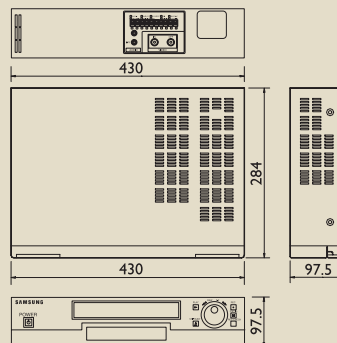

Video Security Systems

SVR-24JP / SVR-960JP

Specifications

MODEL		SVR-24JP	SVR-960JP
Video	Recording Method	Double-Azimuth Rotary 4 Head Helical Scanning System	
	Input/Output	1.0Vp-p(Unbalanced), 75 (BNC type)	
	Horizontal Resolution	Color : 300 TV Lines, B/W : 350 TV Lines	
	Head	26 μm DA Head(EP Head) Diamond Like Carbon	
Audio	Input(RCA Jack)	-8dBm, 600	
	Output(RCA Jack)	-8dBm	
	S/N Ratio	40dB(2Hr Mode)	
	Frequency Response	50 ~ 10,000Hz(2Hr Mode)	
Tape Speed		33.35mm/sec (2Hr Mode)	
Recording Playback Time		3, L8, L12, 24Hr(E-180)	3, L8, L12, L24, 36, 48, 72, 120, 168, 240, 480, 960Hr(E-180)
Audio Recording Time		3, L8, L12, L24Hr	
Alarm Recording Function		3, L12, L24, Mode	
High Speed Rewind		100sec ~ 190sec(T-120)	
Control		JOG/Shuttle Control	
Connectors	Terminal Input	Alarm, Alarm Reset, Series, 1-Shot REC	
	Terminal Output	Alarm, Trigger, Tape End, Series	
Operating Temperature		5~40	
Operating Humidity		Less than 80%	
Power Requirements		AC100~240V, 50Hz	
Power Consumption		16W	
Weight		Approx. 4.3Kg	
Dimension(W x H x D)		430 x 97.5 x 284mm	

Dimensions

UL
REGISTERED
ISO 9001:1994
File No.: A8150

Samsung Headquarters

Samsung Electronics Co., Ltd.
416, Maetan-3Dong, Paldal-Gu
Suwon City, Kyungki-Do, Korea 442-742
TEL : 82-31-200-5504, 5578 FAX : 82-31-200-5594
<http://samsungelectronics.com/security/cctv/>

Distributed by:

* Design and specifications are subject to change without notice.