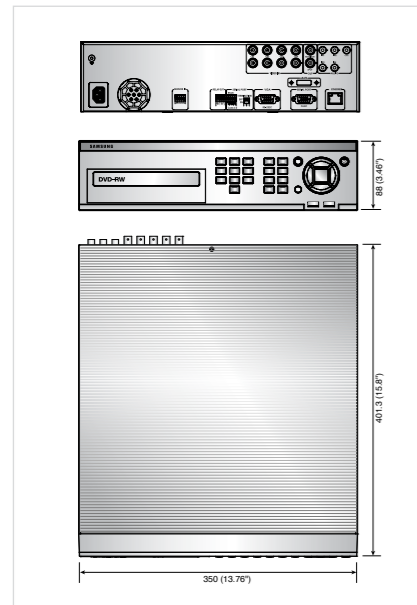

Dimensions

Unit : mm (inch)

Rear panel

Design and specifications are subject to change without notice.