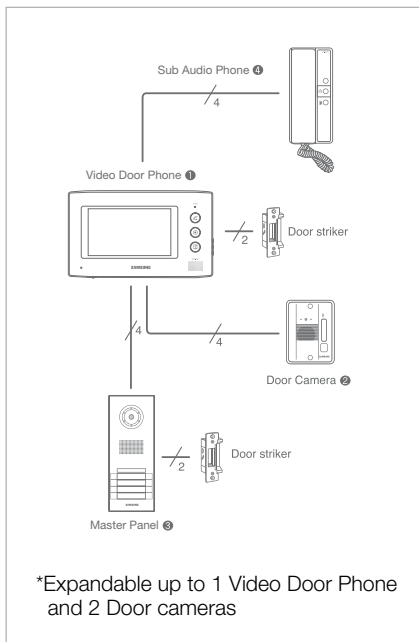

System Configuration