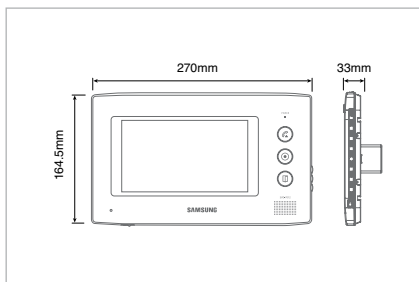

Dimensions