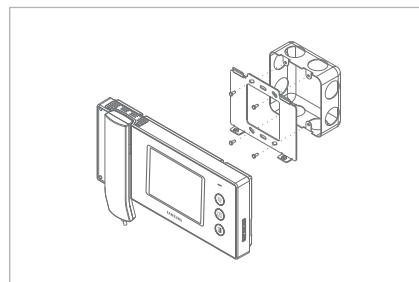

Mounting Diagram

Compatible Products

Door Camera			Master Panel
SVC-0271M	SVC-0270M	SVC-0270P	SVM-0200/0400/0600/0800

The Eco mark represents Samsung Techwin's will to create environment-friendly products, and indicates that the product satisfies the EU RoHS Directive.

Design and specifications are subject to change without notice.

SAMSUNG TECHWIN CO., LTD.

701, Sampyeong-dong, Bundang-gu, Seongnam-si, Gyeonggi-do Korea 463-400
Tel : +82-70-7147-8741~8749, 8752~8760 Fax : +82-31-8018-3745
www.samsungsecurity.com www.samsungcctv.com

■ DISTRIBUTED BY