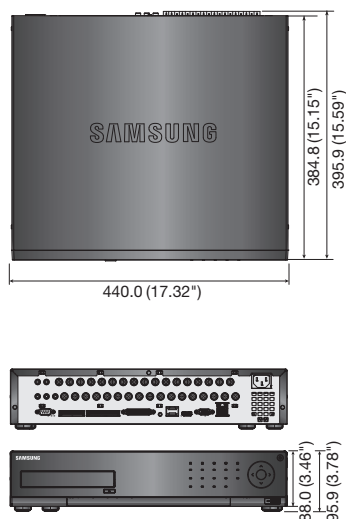

Dimensions

Unit : mm (inch)

		SRD-1676D
DISPLAY		
Video	Inputs	16 Composite video 0.5-1 Vpp, 75 ohm automatic termination
	Resolution	NTSC : 1280 x 480, 720 x 480 / PAL : 1280 x 576, 720 x 576
Live	Frame Rate	NTSC : 480fps / PAL : 400fps
	Resolution	NTSC : 1280 x 480, 720 x 480 / PAL : 1280 x 576, 720 x 576
	Multi Screen Display	1 / 4 / 7 / 9 / 13 / 16 / 16A / Sequence / PIP
PERFORMANCE		
Operating System	Embedded	Linux
	Compression	H.264
Recording	Record Rate	NTSC : Up to 480fps@1280 x 480 / PAL : Up to 400fps@1280 x 576 NTSC : Up to 480fps@704 x 480 / PAL : Up to 400fps@704 x 576 NTSC : Up to 480fps@704 x 240 / PAL : Up to 400fps@704 x 288 NTSC : Up to 480fps@352 x 240 / PAL : Up to 400fps@352 x 288
	Mode	NTSC : Manual, Schedule (Continuous / Event), Event (Pre / Post), Time lapse (1 ~ 30 fps) PAL : Manual, Schedule (Continuous / Event), Event (Pre / Post), Time lapse (1 ~ 25fps)
	Event	Video loss, Motion (Level 1 ~ 10), Alarm, Tampering (Level 1 ~ 3)
	Overwrite Modes	Selectable (Stop / Continuous)
	Pre-alarm	Up to 30sec (5, 10, 20, 30sec)
	Post-alarm	Up to 6hour (5, 10, 20, 30sec, 1, 3, 5, 10, 20min, 1, 2, 3, 4, 5, 6hour)
Search & Playback	Search Mode	Date/Time, Event, Back up, POS, Motion (*All search include preview function)
	Playback Function	Fast forward / backward (2x, 4x, 8x, 16x, 32x, 64x) *Backward play with i-frame only Slow forward / backward (1/2x, 1/4x, 1/8x) Step forward / backward *Backward play with i-frame only
Network (IPv4)	Transmission Speed	4CIF / 2CIF / CIF (NTSC : 120 / 240 / 480fps, PAL : 100 / 200 / 400fps)
	Bandwidth	Up to 32Mbps
	Bandwidth Control	Selectable
	Stream	H.264 (4CIF / 2CIF / CIF selectable)
	Max. Remote Users	Search 3 / Live unicast 10 / Live multicast 20
Smart Phone	Protocol Support	TCP/IP, DHCP, PPPoE, SMTP, NTP, HTTP, HTTPS, DDNS, RTP, RTSP, SNMP
	Monitoring	SmartViewer, Webviewer, SSM (CMS)
	Platform	Android, iOS
Storage	Internal HDD	RTP, RTSP, HTTP, CGI
	External (e-SATA Interface)	Live 2, Search 1
Security	DVD Writer (Back up)	Up to 4 SATA HDDs
	USB (Back up)	2 External SATA ports (*Expansion bay, Model : SVS-5R/5E)
	File Format (Back up)	Yes
	Password Protection	2 USB ports
INTERFACE	Data Authentication	BU (DVR player), EXE (Include player), AVI
	Watermark	1 Admin, 10 Group, 10 User per 1 group
Monitors	VGA	Watermark
	HDMI	1 VGA (1280 x 720, 1280 x 1024, 1920 x 1080)
	Digital spot (2CH)	1 HDMI (1280 x 720, 1280 x 1024, 1920 x 1080)
	Loop Outputs	Digital spot (2CH) *Included OSD on screen, multi mode support (1CH)
Audio	Inputs / Output	16CH
	Compression	16CH line in (Built-in 4CH, option : audio extension cable) / 1CH line out
	Sampling Rate	G.711
Alarm	Inputs / Output	8KHz
	Remote Notification	Terminal 16 inputs (NO/NC) / Terminal 4 relay outputs (NO/NC), Rating : 30V DC / 2A, 250V AC / 0.25A
Connections	Ethernet	Notification via e-mail
	Serial Interface	1 RJ-45 10/100/1000 Base-T
	USB	RS-232/RS-485 (Full duplex) for PTZ, Samsung system keyboard
	eSATA	USB 2.0, 2 ports
	Application Support	2 External SATA ports
GENERAL	RS-485 Protocol	Mouse, Remote controller
	Coax Protocol	Samsung T/E, Pelco-D/P, Panasonic, Phillips, AD, DIAMOND, ERNA, KALATEL, VCL TP, VICON, ELMO, GE
	Coax Protocol	Samsung CCVC, Pelco-C
Electrical	Input Voltage / Current	100 ~ 240V AC ±10%, 50/60Hz, Auto ranging
	Power Consumption	Max. 60W (With 1x HDD)
Environmental	Operating Temperature	+0°C ~ +40°C (+32°F ~ +104°F)
	Operating Humidity	20% ~ 85% RH
Mechanical	Dimensions (WxHxD)	440.0 x 88.0 x 384.8mm (17.32" x 3.46" x 15.15")
	Weight (With hard disks)	Approx. 6.6Kg (14.61 lb)
Language	Rack Mountable	Yes
	Language	English, French, German, Spanish, Italian, Russian, Polish, Czech, Turkish, Netherlands, Portuguese, Swedish, Danish, Rumania, Serbia, Croatia, Hungary, Greek, Finnish, Norwegian, Korean, Japanese, Chinese (Traditional), Thai, Taiwanese (25 Language)