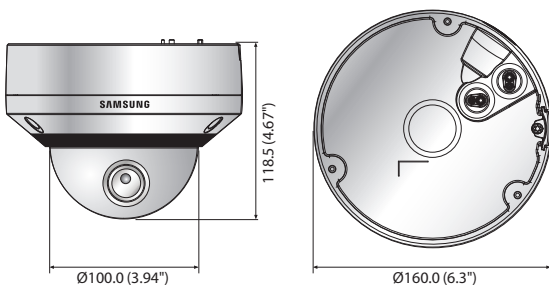

Dimensions

Unit : mm (inch)

Accessories (Optional)

SNV-8080N/P	
VIDEO	
Imaging Device	1/1.8" 6M CMOS
Total Pixels	6megapixel (3,096 x 2,094)
Effective Pixels	2,592(H) x 1,944(V)
Scanning System	Progressive
Min. Illumination	Color : 0.2Lux (1/20sec, F1.2, 50IRE), 0.005Lux (2sec, F1.2, 50IRE) 0.1Lux (1/20sec, F1.2, 30IRE), 0.0025Lux (2sec, F1.2, 30IRE) B/W : 0.02Lux (1/20sec, F1.2, 50IRE), 0.0005Lux (2sec, F1.2, 50IRE) 0.01Lux (1/20sec, F1.2, 30IRE), 0.00025Lux (2sec, F1.2, 30IRE)
S / N Ratio	50dB
Video Output	CVBS : 1.0Vpp / 75Ω composite, 720 x 480(N), 720 x 576(P), for installation DIP connector type
LENS	
Focal Length (Zoom Ratio)	3.6 ~ 9.4mm (2.6x) motorized varifocal
Max. Aperture Ratio	F1.2
Angular Field of View	H : 104.0°(Wide) ~ 39.2°(Tele) / V : 75.2°(Wide) ~ 29.3°(Tele)
Min. Object Distance	0.5m (1.64ft)
Focus Control	Simple focus / Manual, Remote control via network (Manual, Simple focus)
Lens Type / Mount Type	DC auto iris / Board-in type
PAN / TILT / ROTATE	
Pan / Tilt / Rotate Range	0° ~ 354° / 0° ~ 67° / 0° ~ 355°
OPERATIONAL	
Camera Title	Off / On (Displayed up to 15 characters)
Day & Night	Auto (ICR) / Color / B/W / External / Schedule
Backlight Compensation	Off / BLC
Contrast Enhancement (DWR)	SSDR (Off / On)
Digital Noise Reduction	SSNR (2D+3D noise filter) (Off / On)
Motion Detection	Off / On (4ea, Rectangular zones)
Privacy Masking	Off / On (32ea, Rectangular zones)
Gain Control	Off / Low / Middle / High
White Balance	ATW / AWC / Manual / Indoor / Outdoor (Include mercury)
Electronic Shutter Speed	Minimum / Maximum / Anti flicker (2 ~ 1/12,000sec)
Digital PTZ	16x, Digital PTZ (Preset, Group)
Flip / Mirror	Off / On
Intelligent Video Analytics	Tampering, Audio detection
Alarm I/O	Input 1ea / Output 1ea
Alarm Triggers	Motion detection, Tampering, Audio detection, Alarm input, Network disconnection
Alarm Events	File upload via FTP and E-mail, Notification via E-mail, TCP and HTTP Local storage (SD/SDHC/SDXC) or NAS recording at Network disconnected & Event (Alarm triggers), External output
NETWORK	
Ethernet	RJ-45 (10/100BASE-T)
Video Compression Format	H.264 (MPEG-4 part 10/AVC), MJPEG
Resolution	5M mode : 2592 x 1944, 1920 x 1080, 1600 x 1200, 1280 x 1024, 1280 x 960, 1280 x 720, 1024 x 768, 800 x 600, 720 x 576, 720 x 480, 640 x 480, 320 x 240 2M mode : 1920 x 1080, 1280 x 1024, 1280 x 960, 1280 x 720, 1024 x 768, 800 x 600, 720 x 576, 720 x 480, 640 x 480, 320 x 240
Max. Framerate	5M mode - H.264 : 20fps for all resolution MJPEG : 2592 x 1944 : 10fps 1920 x 1080, 1600 x 1200, 1280 x 1024, 1280 x 960, 1280 x 720, 1024 x 768 : 15fps 800 x 600, 720 x 576, 720 x 480, 640 x 480, 320 x 240 : 20fps 2M mode - H.264 : 30fps for all resolution MJPEG : 1920 x 1080, 1280 x 1024, 1280 x 960, 1280 x 720, 1024 x 768 : 15fps 800 x 600, 720 x 576, 720 x 480, 640 x 480, 320 x 240 : 20fps
Video Quality Adjustment	H.264 : Compression level, Target bitrate level control, MJPEG : Quality level control
Bitrate Control Method	H.264 : CBR or VBR, MJPEG : VBR
Streaming Capability	Multiple streaming (Up to 6 profiles)
Audio In	Selectable (Mic in / Line in) Supply voltage : 2.5V DC (4mA), Input impedance : approx. 2K Ohm
Audio Out	Line out (3.5mm stereo mini jack), Max output level : 1Vrms
Audio Compression Format	G.711 u-law/G.726 selectable, G.726 (ADPCM) 8KHz, G.711 8KHz G.726 : 16Kbps, 24Kbps, 32Kbps, 40Kbps
Audio Communication	Bi-directional audio
IP	IPv4, IPv6
Protocol	TCP/IP, UDP/IP, RTP(UDP), RTP(TCP), RTCP, RTSP, NTP, HTTP, HTTPS, SSL/TLS, DHCP, PPPoE, FTP, SMTP, ICMP, IGMP, SNMPv1/v2c/v3(MIB-2), ARP, DNS, DDNS, QoS, PIM-SM, UPnP, Bonjour
Security	HTTPS(SSL) login authentication, Digest login authentication IP address filtering, User access log, 802.1x authentication
Streaming Method	Unicast / Multicast
Max. User Access	10 users at unicast mode
Edge Storage	micro SD/SDHC/SDXC (64GB) - Motion images recorded in the SDXC/SDHC/SD memory card can be downloaded, NAS (Network Attached Storage)
Application Programming Interface	ONVIF profile S, SUNAPI (HTTP API), SVNP 2.0, Wisenet Open Platform
Webpage Language	English, French, German, Spanish, Italian, Chinese, Korean, Russian, Japanese, Swedish, Danish, Portuguese, Turkish, Polish, Czech, Rumanian, Serbian, Dutch, Croatian, Hungarian, Greek, Norwegian, Finnish
Web Viewer	Supported OS : Windows XP / VISTA / 7 / 8, MAC OS X 10.7 Supported Browser : Microsoft Internet Explorer (Ver. 8 ~ 11), Mozilla Firefox (Ver. 9 ~ 19), Google Chrome (Ver. 15 ~ 25), Apple Safari (Ver. 6.0.2 (Mac OS X 10.8, 10.7 only), 5.1.7) * Mac OS X only
Central Management Software	SmartViewer, SSM
ENVIRONMENTAL	
Operating Temperature / Humidity	-40°C ~ +55°C (-40°F ~ +131°F) / Less than 90% RH * Start up should be done at above -35°C (-31°F)
Storage Temperature / Humidity	-30°C ~ +60°C (-22°F ~ +140°F) / Less than 90% RH
Ingress Protection / Vandal Resistance	IP66 / IK10
ELECTRICAL	
Input Voltage / Current	24V AC±10%, 12V DC±10%, PoE (IEEE802.3af, Class3)
Power Consumption	Max. 14.2W (24V AC, 50/60Hz), Max. 1.5W (12V DC), Max. 12.95W (PoE, Class3)
MECHANICAL	
Color / Material	Ivory / Aluminum
Dimensions (WxH)	Ø160.0 x 118.5mm (Ø6.3" x 4.67")
Weight	980g (2.16 lb)